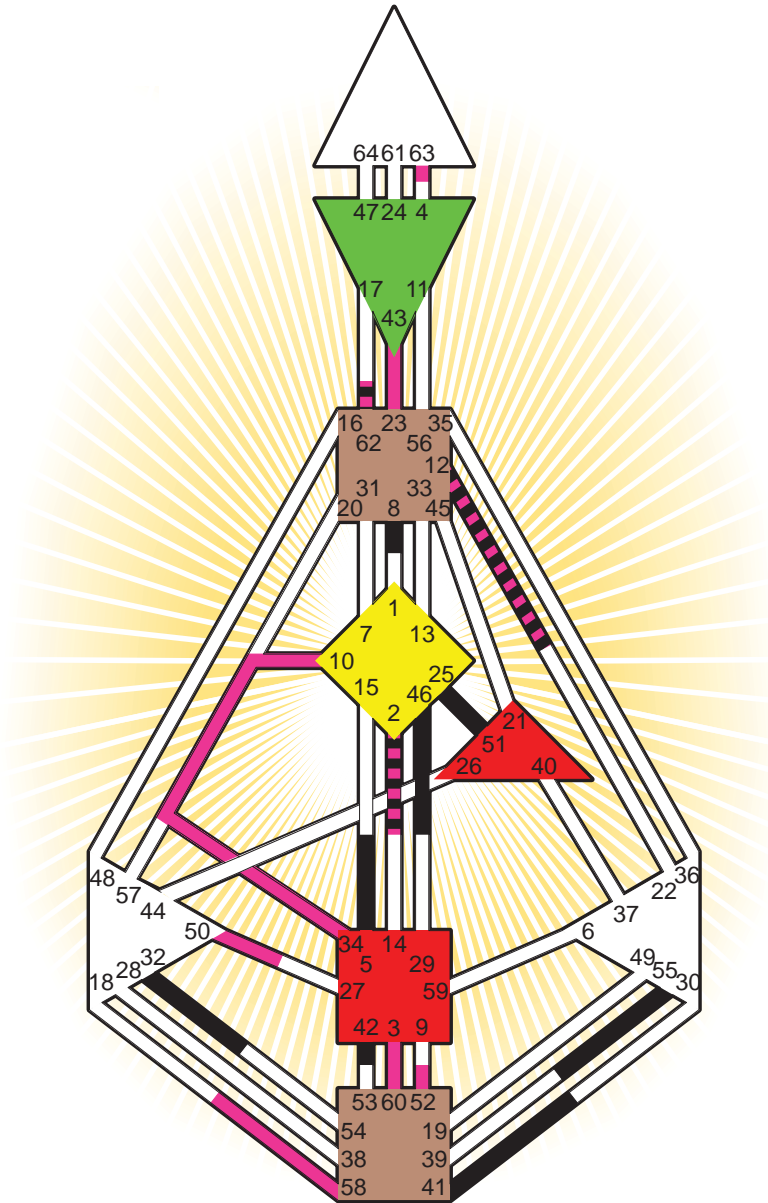

ZEN HUMAN DESIGN

INDIVIDUAL CHART

Wernher von Braun

Personality

Wyrzysk, PL
23. March 1912
09:15:00 MET
08:15:00 GMT

Design

27. December 1911
05:14:20 GMT

Rodden Rating **A**

Definition Type

- ☐ No Definition
- ☐ Single Definition
- ☒ Split Definition
- ☐ Triple Split Definition
- ☐ Quadruple Split Definition

Mode

- ☒ To Wait
- ☐ To Do

Defined Centers

- ☒ Throat
- ☐ Head
- ☒ Ji
- ☒ Heart
- ☒ Sacral
- ☒ Root

Awareness

- ☒ Mental (Ajna)
- ☐ Intuitive (Spleen)
- ☐ Emotional (Solar Plexus)

	☉	⊕	☾	♋	♌	♍	♎	♏	♐	♑	♒	♓	
Personality	<u>25.5</u>	46.5	8.2	42.1	32.1	<u>51.6</u>	55.6	12.1	5.5	2.5	41.1	62.1	12.5
Design	58.1	52.1	63.6	<u>3.2</u>	50.2	<u>10.3</u>	43.2	23.6	34.4	2.1	<u>60.2</u>	62.3	12.6