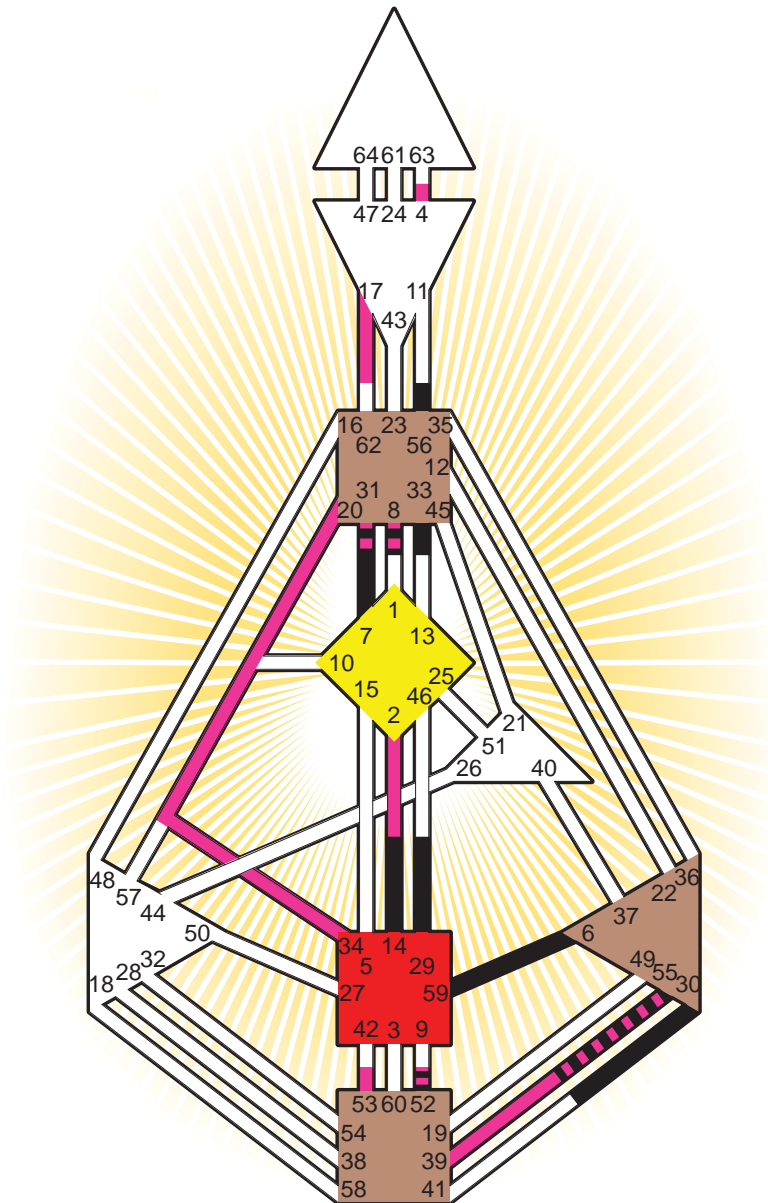

ZEN HUMAN DESIGN

INDIVIDUAL CHART

George Wallace

Personality

Clio, AL
 25. August 1919
 03:30:00 CWT
 08:30:00 GMT

Design

25. May 1919
 08:43:56 GMT

Rodden Rating **A**

Definition Type

- No Definition
- Single Definition
- Split Definition
- Triple Split Definition
- Quadruple Split Definition

Mode

- To Wait
- To Do

Defined Centers

- Throat
- Head
- Ji
- Heart
- Sacral
- Root

Awareness

- Mental (Ajna)
- Intuitive (Spleen)
- Emotional (Solar Plexus)

	☉	⊕	☾	♋	♌	♍	♎	♏	♐	♑	♒	♓	
Personality	59.2	55.2	29.4	14.6	8.6	7.4	6.5	56.6	31.4	59.2	30.6	33.3	52.4
Design	20.4	34.4	17.1	34.4	20.4	2.2	39.6	8.6	53.1	4.4	55.2	31.6	52.2