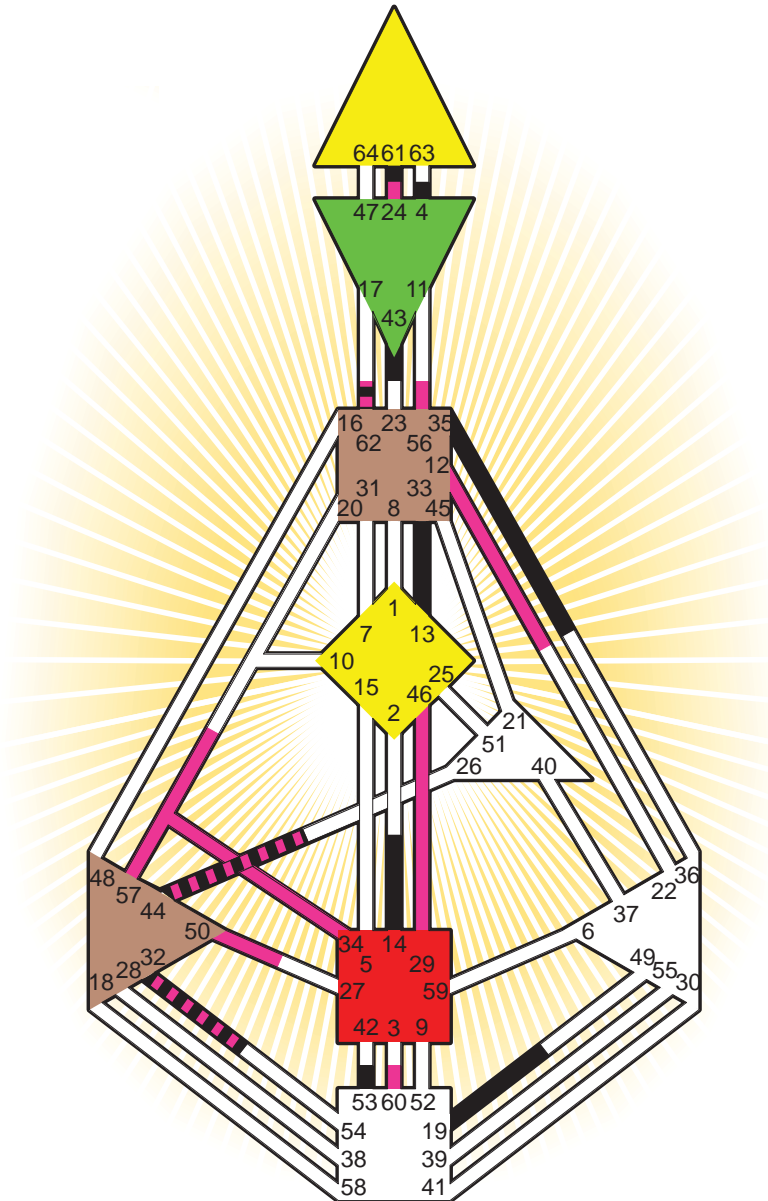

ZEN HUMAN DESIGN

INDIVIDUAL CHART

Rick Warren

Personality

San Jose, CA
 28. January 1954
 11:01:00 PST
 19:01:00 GMT

Design

3. November 1953
 01:28:47 GMT

Rodden Rating **AA**

Definition Type

- No Definition
- Single Definition
- Split Definition
- Triple Split Definition
- Quadruple Split Definition

Mode

- To Wait
- To Do

Defined Centers

- Throat
- Head
- Ji
- Heart
- Sacral
- Root

Awareness

- Mental (Ajna)
- Intuitive (Spleen)
- Emotional (Solar Plexus)

	☉	♁	☾	♋	♌	♍	♎	♏	♐	♑	♒	♓	
Personality	19.1	<u>33.1</u>	14.3	<u>61.4</u>	62.4	<u>13.6</u>	19.1	43.5	35.6	44.2	53.6	32.6	4.6
Design	44.3	<u>24.3</u>	<u>46.2</u>	<u>60.2</u>	56.2	<u>34.1</u>	<u>57.5</u>	<u>46.3</u>	12.4	50.6	62.3	32.4	<u>29.1</u>