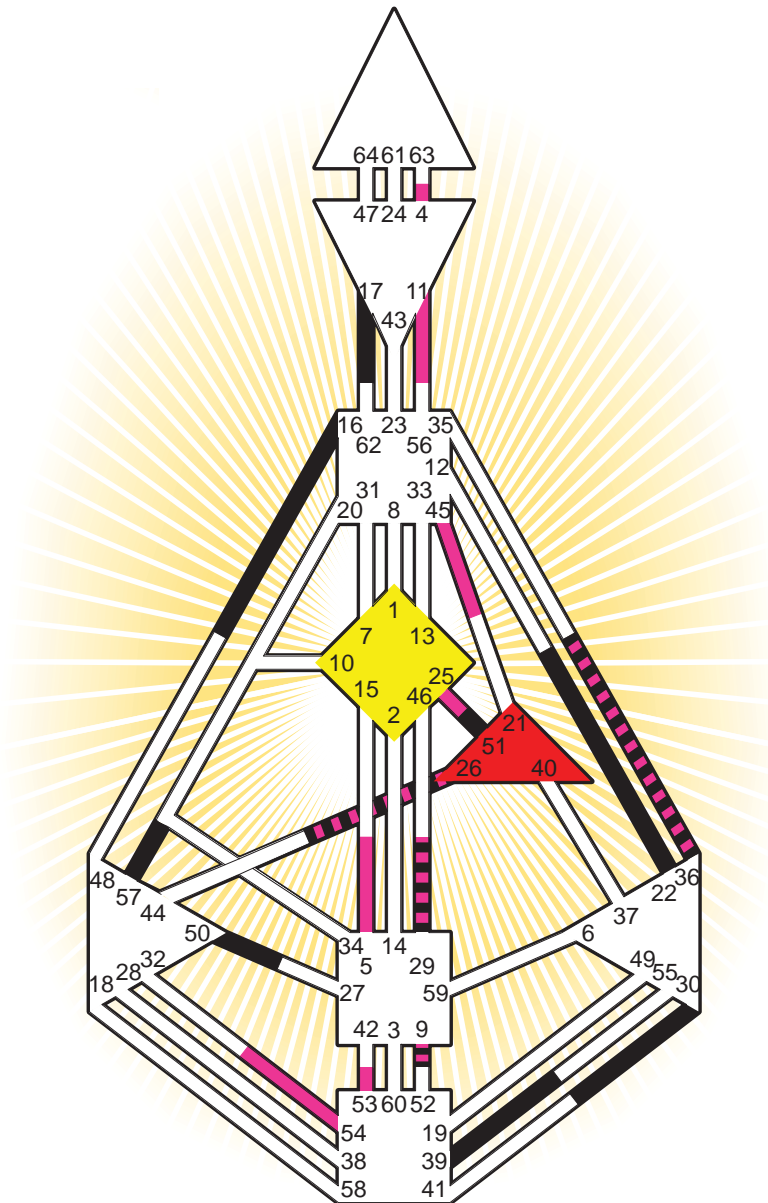

ZEN HUMAN DESIGN

INDIVIDUAL CHART

James D. Watson

Personality

Chicago, IL
 6. April 1928
 01:23:00 CST
 07:23:00 GMT

Design

9. January 1928
 18:02:49 GMT

Rodden Rating **AA**

Definition Type

- No Definition
- Single Definition
- Split Definition
- Triple Split Definition
- Quadruple Split Definition

Mode

- To Wait
- To Do

Defined Centers

- Throat
- Ji
- Sacral
- Head
- Heart
- Root

Awareness

- Mental (Ajna)
- Intuitive (Spleen)
- Emotional (Solar Plexus)

	☉	⊕	☾	♋	♌	♍	♎	♏	♐	♑	♒	♓	
Personality	<u>51.2</u>	57.2	50.3	16.6	9.6	22.6	36.1	30.5	<u>51.2</u>	26.3	17.1	29.3	39.6
Design	54.4	53.4	4.1	45.2	26.2	54.4	9.2	11.1	36.6	5.4	<u>25.2</u>	29.5	53.1