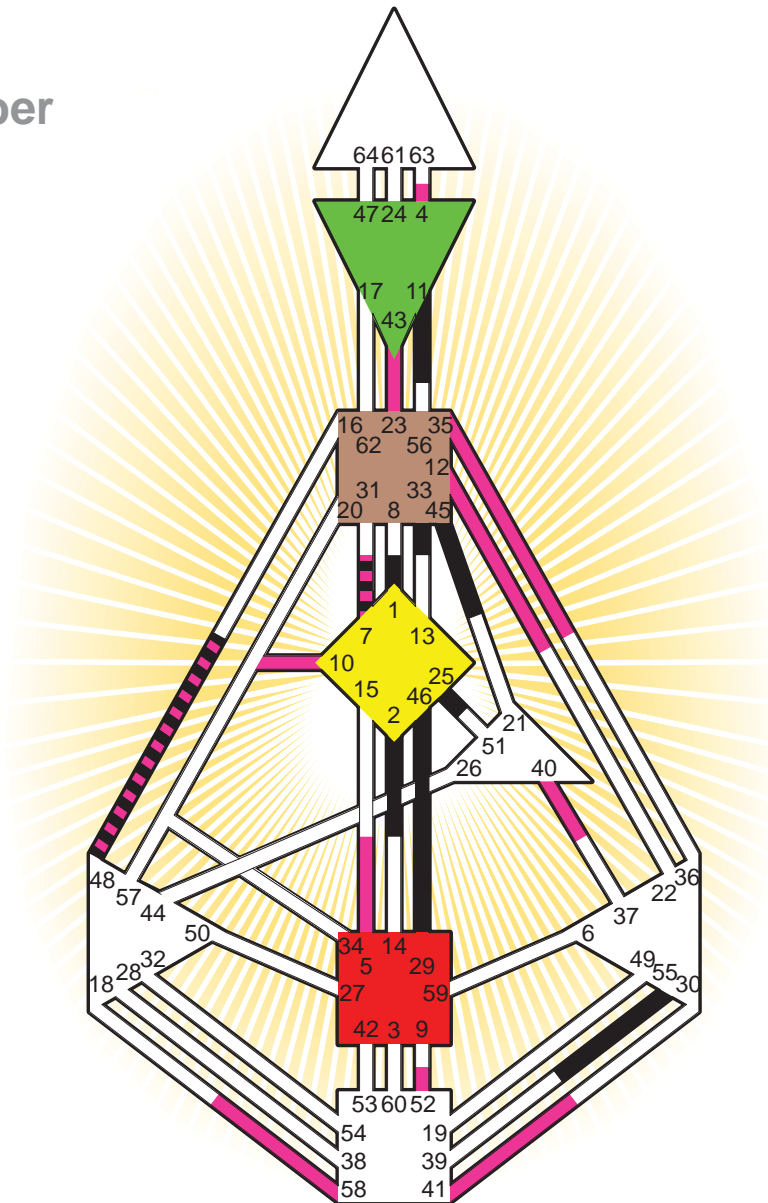

ZEN HUMAN DESIGN

INDIVIDUAL CHART

Andrew Lloyd Webber

Personality

London, GBE
 22. March 1948
 16:00:00 WET/S
 15:00:00 GMT

Design

26. December 1947
 12:41:40 GMT

Rodden Rating **A**

Definition Type

- No Definition
- Single Definition
- Split Definition
- Triple Split Definition
- Quadruple Split Definition

Mode

- To Wait
- To Do

Defined Centers

- Throat
- Head
- Ji
- Heart
- Sacral
- Root

Awareness

- Mental (Ajna)
- Intuitive (Spleen)
- Emotional (Solar Plexus)

	☉	⊕	☾	♋	♌	♍	♎	♏	♐	♑	♒	♓	
Personality	25.4	<u>46.4</u>	<u>29.3</u>	2.2	1.2	55.5	2.4	7.6	11.6	7.4	45.6	48.3	33.6
Design	58.1	52.1	35.5	<u>23.5</u>	<u>43.5</u>	10.2	41.1	40.1	5.3	4.4	12.2	48.4	7.2