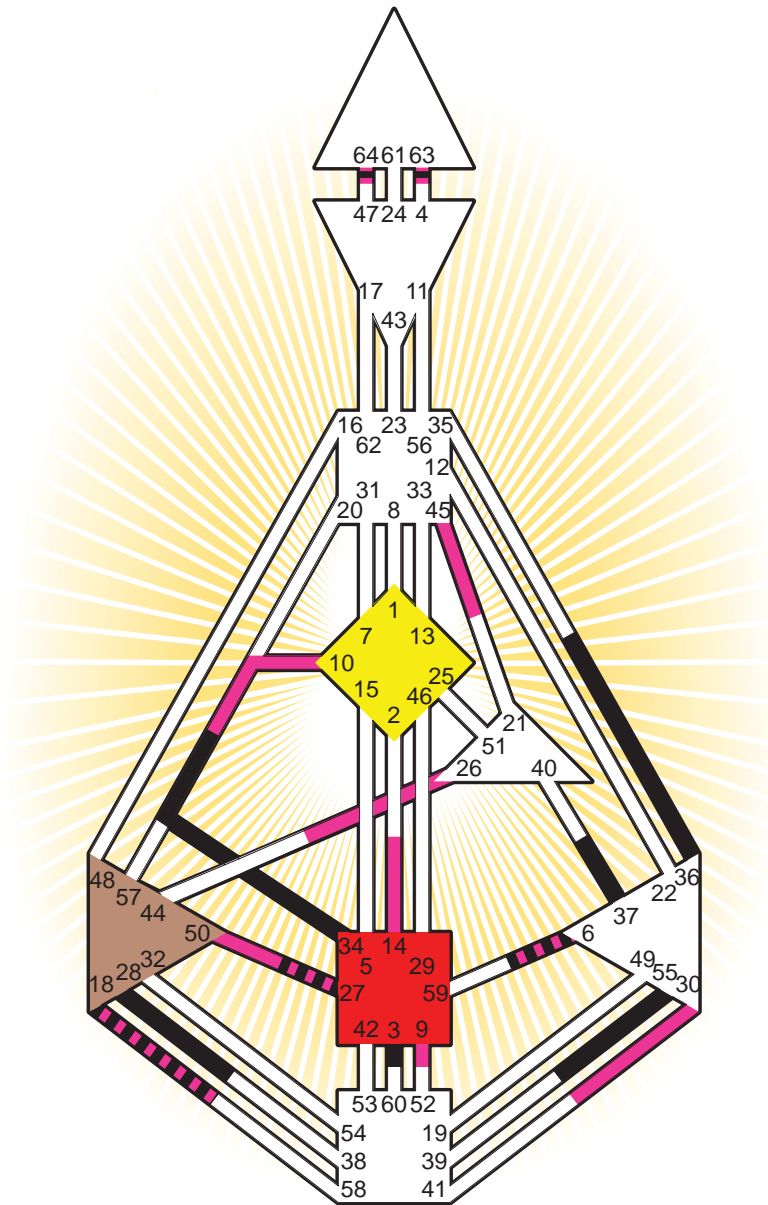

ZEN HUMAN DESIGN

INDIVIDUAL CHART

Rachel Weisz

Personality

London, GBE
 7. March 1970
 07:15:00 MET
 06:15:00 GMT

Design

10. December 1969
 11:54:20 GMT

Rodden Rating **A**

Definition Type

- No Definition
- Single Definition
- Split Definition
- Triple Split Definition
- Quadruple Split Definition

Mode

- To Wait
- To Do

Defined Centers

- Throat
- Head
- Ji
- Heart
- Sacral
- Root

Awareness

- Mental (Ajna)
- Intuitive (Spleen)
- Emotional (Solar Plexus)

	☉	⊕	☾	♈	♉	♊	♋	♌	♍	♎	♏	♐	♑
Personality	63.6	64.6	37.5	63.1	64.1	55.3	36.4	3.5	28.4	27.4	18.4	34.1	6.4
Design	26.2	45.2	10.6	63.6	64.6	10.4	9.2	30.2	50.3	27.1	18.5	14.5	6.5