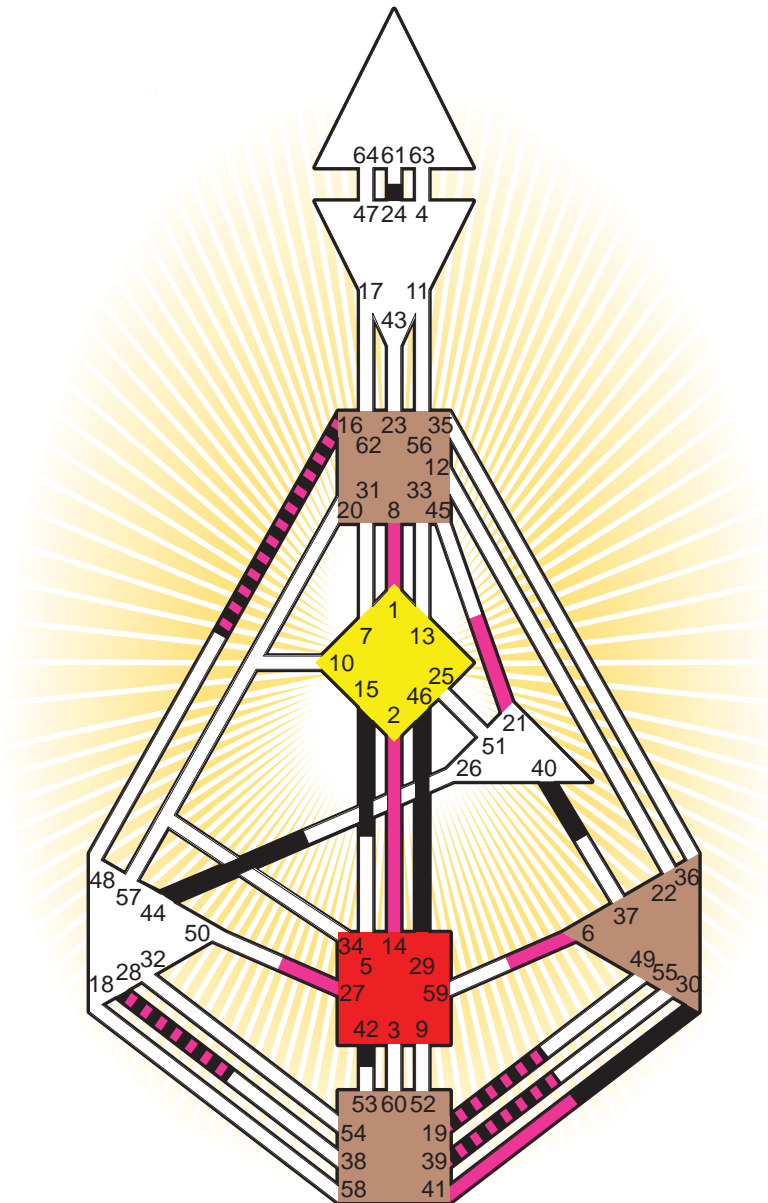

ZEN HUMAN DESIGN

INDIVIDUAL CHART

Mae West

Personality

Brooklyn, NY
 17. August 1892
 22:30:00 EST
 03:30:00 GMT

Design

18. May 1892
 03:07:46 GMT

Rodden Rating **A**

Definition Type

- No Definition
- Single Definition
- Split Definition
- Triple Split Definition
- Quadruple Split Definition

Mode

- To Wait
- To Do

Defined Centers

- Throat
- Head
- Ji
- Heart
- Sacral
- Root

Awareness

- Mental (Ajna)
- Intuitive (Spleen)
- Emotional (Solar Plexus)

	☉	⊕	☾	♋	♌	♍	♎	♏	♐	♑	♒	♓	
Personality	29.2	30.2	15.5	24.4	44.4	40.5	39.6	19.2	42.5	46.1	28.1	16.6	16.5
Design	8.4	14.4	19.2	2.4	1.4	27.1	39.3	41.4	21.6	6.1	28.2	16.3	16.3