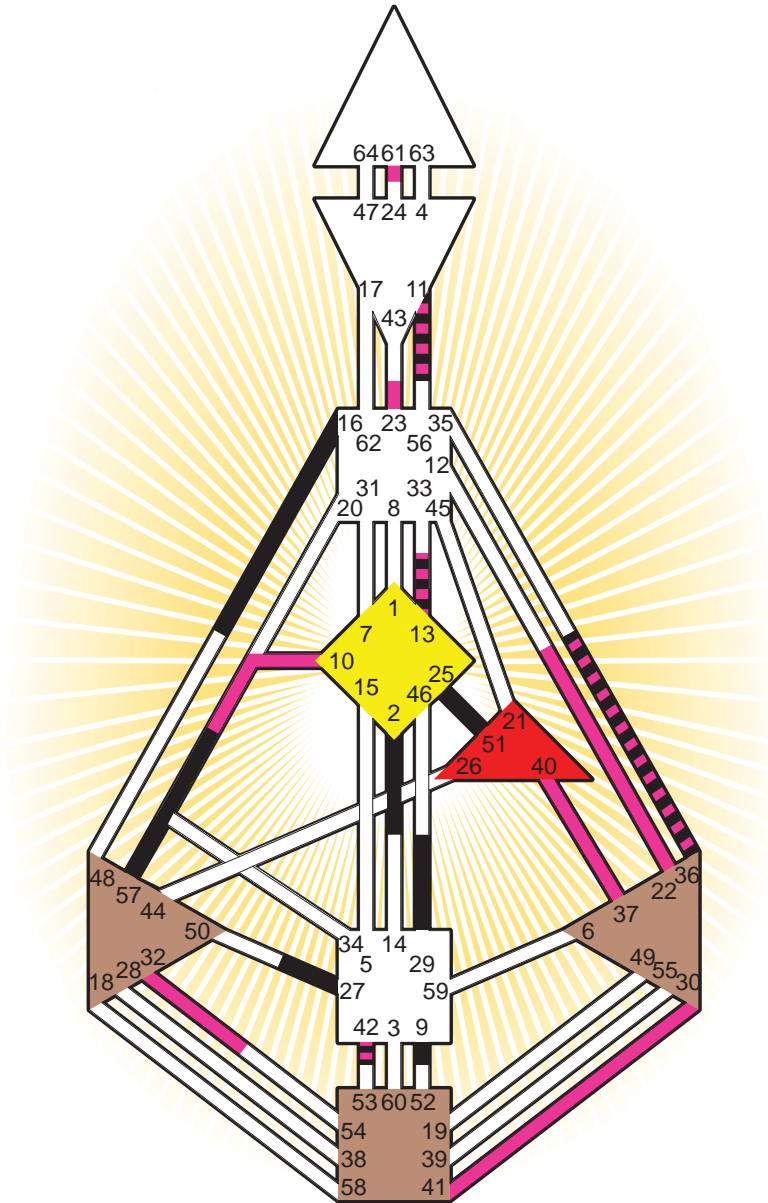

ZEN HUMAN DESIGN

INDIVIDUAL CHART

Walt Whitman

Personality

Huntington, NY
31. May 1819
01:45:00 LMT
06:38:40 GMT

Design

2. March 1819
07:30:58 GMT

Rodden Rating **A**

Definition Type

- ☐ No Definition
- ☒ Single Definition
- ☐ Split Definition
- ☐ Triple Split Definition
- ☐ Quadruple Split Definition

Mode

- ☒ To Wait
- ☐ To Do

Defined Centers

- ☐ Throat
- ☐ Head
- ☒ Ji
- ☒ Heart
- ☐ Sacral
- ☒ Root

Awareness

- ☐ Mental (Ajna)
- ☒ Intuitive (Spleen)
- ☒ Emotional (Solar Plexus)

	☉	⊕	☾	♋	♌	♍	♎	♏	♐	♑	♒	♓	
Personality	16.4	9.4	29.5	51.5	57.5	2.2	27.4	42.3	13.5	25.2	11.1	11.6	36.6
Design	37.6	40.6	23.6	42.1	32.1	30.4	61.4	13.1	41.4	22.3	11.2	10.1	36.4