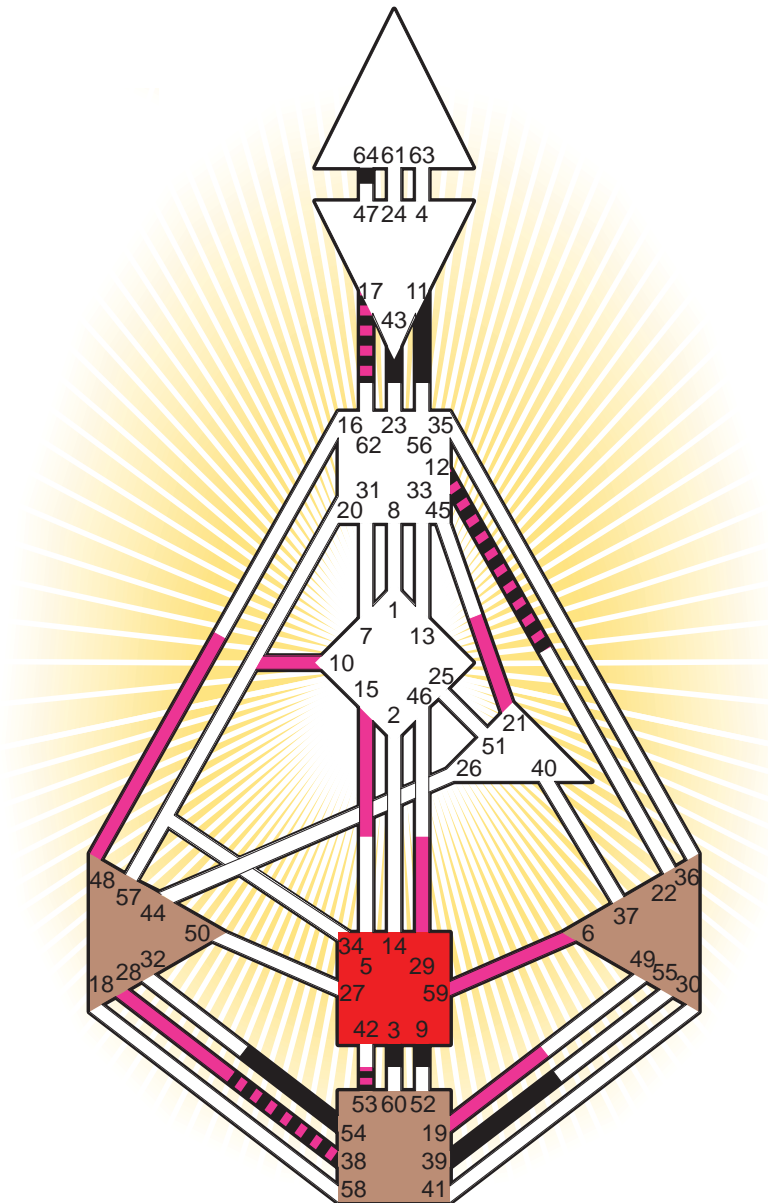

ZEN HUMAN DESIGN

INDIVIDUAL CHART

Simon Wiesenthal

Personality

Bucac, UKR
 31. December 1908
 23:30:00 LMT
 21:48:28 GMT

Design

5. October 1908
 12:35:50 GMT

Rodden Rating **B**

Definition Type

- No Definition
- Single Definition
- Split Definition
- Triple Split Definition
- Quadruple Split Definition

Mode

- To Wait
- To Do

Defined Centers

- Throat
- Head
- Ji
- Heart
- Sacral
- Root

Awareness

- Mental (Ajna)
- Intuitive (Spleen)
- Emotional (Solar Plexus)

	☉	⊕	☾	♋	♌	♍	♎	♏	♐	♑	♒	♓	
Personality	<u>38.1</u>	<u>39.1</u>	3.6	12.4	11.4	<u>38.6</u>	9.6	43.6	64.4	17.1	54.2	53.1	12.3
Design	48.3	21.3	19.5	15.2	10.2	<u>28.6</u>	29.3	<u>6.5</u>	<u>59.5</u>	17.3	<u>38.4</u>	53.3	12.4