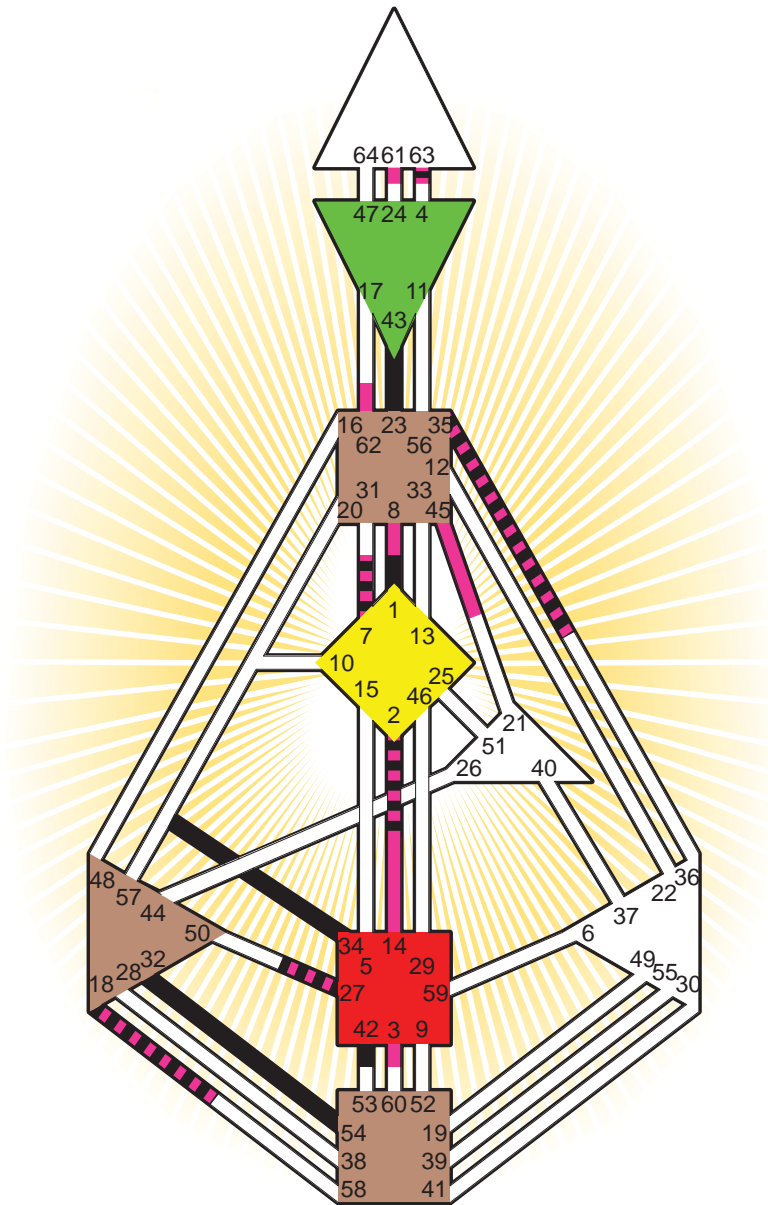

ZEN HUMAN DESIGN

INDIVIDUAL CHART

Oscar Wilde

Personality

Dublin, IRL
 16. October 1854
 03:00:00 LMT
 03:25:00 GMT

Design

17. July 1854
 10:28:09 GMT

Rodden Rating **AA**

Definition Type

- No Definition
- Single Definition
- Split Definition
- Triple Split Definition
- Quadruple Split Definition

Mode

- To Wait
- To Do

Defined Centers

- Throat
- Head
- Ji
- Heart
- Sacral
- Root

Awareness

- Mental (Ajna)
- Intuitive (Spleen)
- Emotional (Solar Plexus)

	☉	⊕	☾	♋	♌	♍	♎	♏	♐	♑	♒	♓	
Personality	<u>32.2</u>	<u>42.2</u>	<u>7.2</u>	<u>23.5</u>	<u>43.5</u>	<u>1.1</u>	<u>18.5</u>	<u>34.4</u>	<u>54.5</u>	<u>35.5</u>	<u>2.3</u>	<u>63.3</u>	<u>27.1</u>
Design	<u>62.4</u>	<u>61.4</u>	<u>3.4</u>	<u>8.6</u>	<u>14.6</u>	<u>7.1</u>	<u>45.1</u>	<u>18.1</u>	<u>61.2</u>	<u>35.1</u>	<u>2.4</u>	<u>63.5</u>	<u>27.2</u>