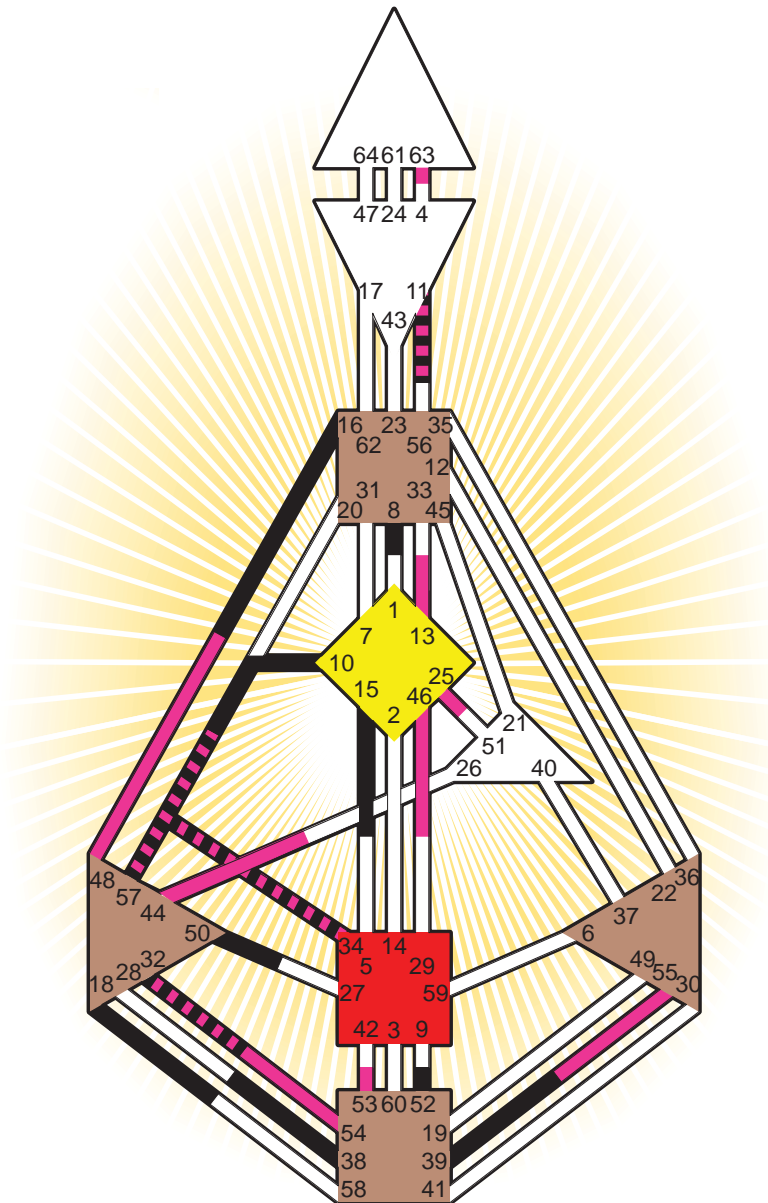

ZEN HUMAN DESIGN

INDIVIDUAL CHART

Prince William

Personality

London, GBE
 21. June 1982
 21:03:00 WET/S
 20:03:00 GMT

Design

23. March 1982
 01:50:08 GMT

Rodden Rating **AA**

Definition Type

- No Definition
- Single Definition
- Split Definition
- Triple Split Definition
- Quadruple Split Definition

Mode

- To Wait
- To Do

Defined Centers

- Throat
- Head
- Ji
- Heart
- Sacral
- Root

Awareness

- Mental (Ajna)
- Intuitive (Spleen)
- Emotional (Solar Plexus)

	☉	⊕	☾	♋	♌	♍	♎	♏	♐	♑	♒	♓	
Personality	15.2	<u>10.2</u>	52.2	<u>39.5</u>	38.5	<u>16.4</u>	8.2	18.6	50.5	<u>57.1</u>	<u>34.2</u>	11.4	<u>32.4</u>
Design	25.5	<u>46.5</u>	<u>55.3</u>	<u>53.5</u>	<u>54.5</u>	<u>63.4</u>	13.3	<u>48.5</u>	44.2	<u>57.6</u>	<u>34.5</u>	11.5	<u>32.6</u>