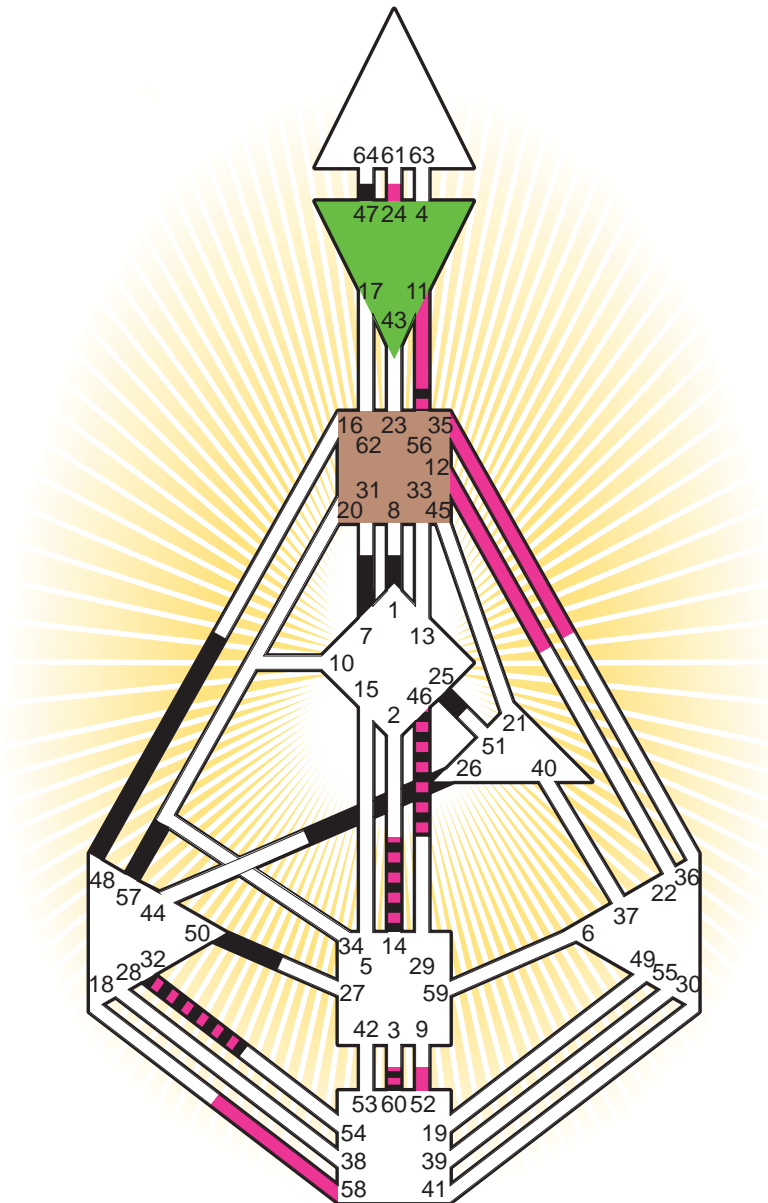

ZEN HUMAN DESIGN

INDIVIDUAL CHART

Serena Williams

Personality

Saginaw, MI
 26. September 1981
 20:38:00 EDT
 00:38:00 GMT

Design

27. June 1981
 14:13:07 GMT

Rodden Rating **AA**

Definition Type

- No Definition
- Single Definition
- Split Definition
- Triple Split Definition
- Quadruple Split Definition

Mode

- To Wait
- To Do

Defined Centers

- Throat
- Head
- Ji
- Heart
- Sacral
- Root

Awareness

- Mental (Ajna)
- Intuitive (Spleen)
- Emotional (Solar Plexus)

	☉	⊕	☾	♋	♌	♍	♎	♏	♐	♑	♒	♓	
Personality	46.6	25.6	47.4	<u>56.4</u>	60.4	50.4	1.4	7.3	57.3	48.3	14.3	26.6	32.3
Design	52.3	58.3	24.1	<u>56.6</u>	60.6	12.6	<u>56.1</u>	35.5	46.4	46.6	14.3	<u>11.1</u>	32.1