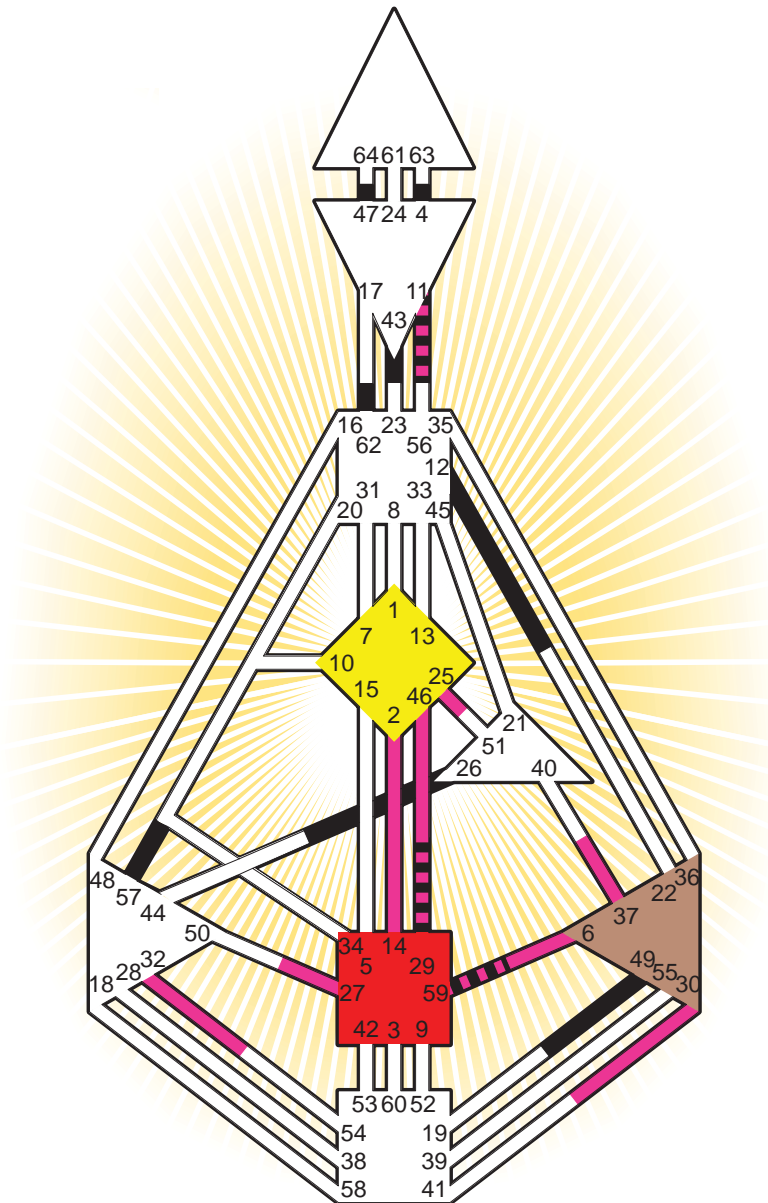

ZEN HUMAN DESIGN

INDIVIDUAL CHART

Venus Williams

Personality

Lynwood, CA
17. June 1980
14:12:00 PDT
21:12:00 GMT

Design

19. March 1980
06:04:35 GMT

Rodden Rating **AA**

Definition Type

- ☐ No Definition
- ☒ Single Definition
- ☐ Split Definition
- ☐ Triple Split Definition
- ☐ Quadruple Split Definition

Mode

- ☒ To Wait
- ☐ To Do

Defined Centers

- ☐ Throat
- ☐ Head
- ☒ Ji
- ☐ Heart
- ☒ Sacral
- ☐ Root

Awareness

- ☐ Mental (Ajna)
- ☐ Intuitive (Spleen)
- ☒ Emotional (Solar Plexus)

	☉	☊	☾	♋	♌	♍	♎	♏	♐	♑	♒	♓	
Personality	12.5	11.5	<u>29.4</u>	4.3	49.3	62.1	12.1	47.1	<u>59.5</u>	47.5	43.4	26.5	57.5
Design	25.1	<u>46.1</u>	<u>27.2</u>	<u>29.5</u>	30.5	37.2	<u>2.1</u>	29.4	<u>59.3</u>	<u>6.1</u>	<u>14.1</u>	11.1	32.1