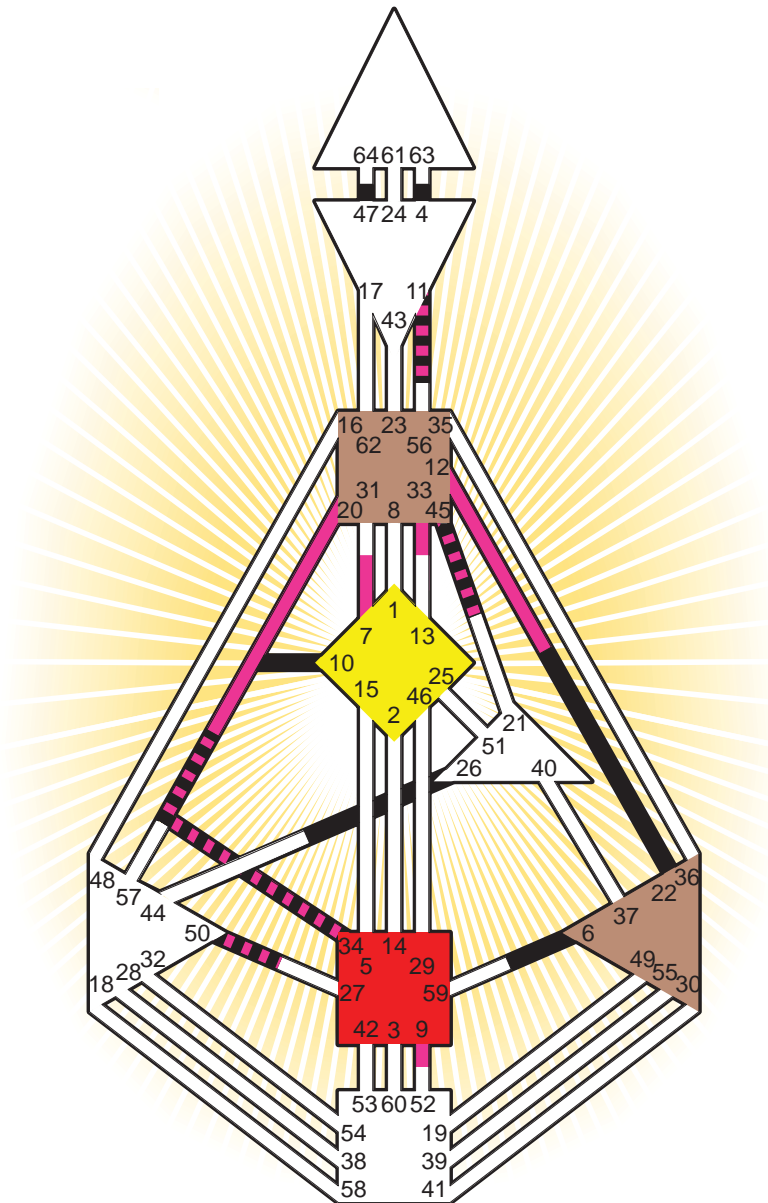

ZEN HUMAN DESIGN

INDIVIDUAL CHART

Amy Winehouse

Personality

Enfield, GBE
 14. September 1983
 22:25:00 WET/S
 21:25:00 GMT

Design

15. June 1983
 03:24:47 GMT

Rodden Rating **A**

Definition Type

- No Definition
- Single Definition
- Split Definition
- Triple Split Definition
- Quadruple Split Definition

Mode

- To Wait
- To Do

Defined Centers

- Throat
- Head
- Ji
- Heart
- Sacral
- Root

Awareness

- Mental (Ajna)
- Intuitive (Spleen)
- Emotional (Solar Plexus)

	☉	⊕	☾	♋	♌	♍	♎	♏	♐	♑	♒	♓	
Personality	47.5	22.5	10.3	45.4	26.4	6.1	4.5	4.2	34.5	50.6	34.6	11.5	50.2
Design	12.1	11.1	7.5	12.3	11.3	20.1	33.2	45.4	34.4	50.2	9.1	11.6	50.1