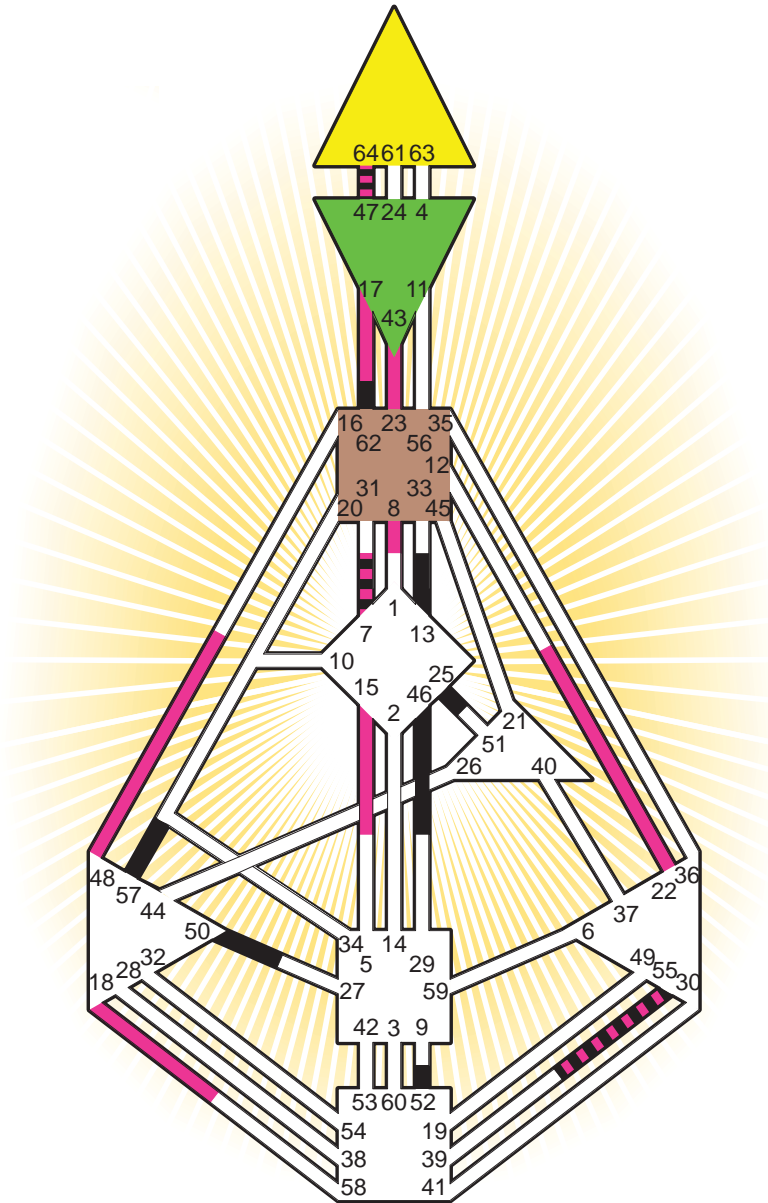

ZEN HUMAN DESIGN

INDIVIDUAL CHART

Steve Wozniak

Personality

San Jose, CA
 11. August 1950
 09:45:00 PDT
 16:45:00 GMT

Design

11. May 1950
 17:12:54 GMT

Rodden Rating **AA**

Definition Type

- No Definition
- Single Definition
- Split Definition
- Triple Split Definition
- Quadruple Split Definition

Mode

- To Wait
- To Do

Defined Centers

- Throat
- Head
- Ji
- Heart
- Sacral
- Root

Awareness

- Mental (Ajna)
- Intuitive (Spleen)
- Emotional (Solar Plexus)

	☉	⊕	☾	♋	♌	♍	♎	♏	♐	♑	♒	♓	
Personality	7.6	13.6	62.4	25.1	46.1	64.3	62.4	50.5	55.5	47.2	52.5	57.1	7.5
Design	23.2	43.2	22.6	17.4	18.4	8.1	17.3	47.6	55.5	64.2	15.5	48.6	7.3