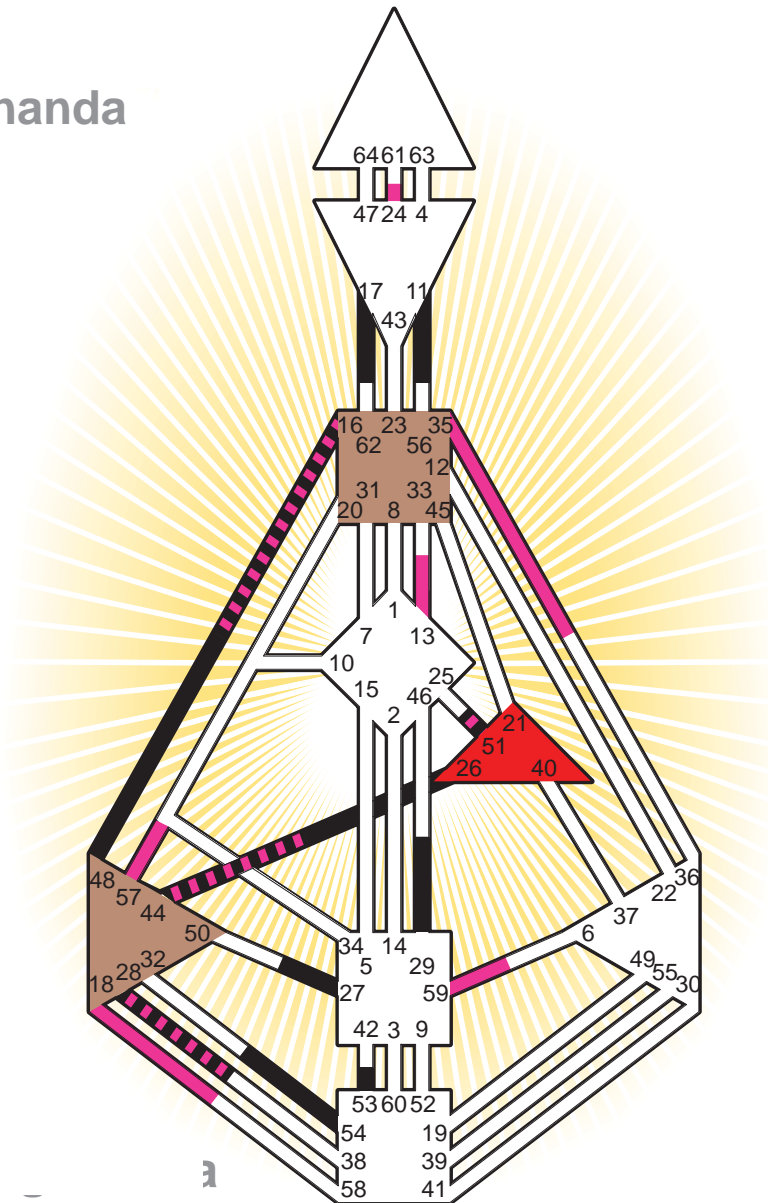

ZEN HUMAN DESIGN

INDIVIDUAL CHART

Paramahansa Yogananda

Personality

Gorakhpur, IND
 5. January 1893
 20:38:00 LMT
 15:04:32 GMT

Design

10. October 1892
 10:20:23 GMT

Rodden Rating **A**

Definition Type

- No Definition
- Single Definition
- Split Definition
- Triple Split Definition
- Quadruple Split Definition

Mode

- To Wait
- To Do

Defined Centers

- Throat
- Head
- Ji
- Heart
- Sacral
- Root

Awareness

- Mental (Ajna)
- Intuitive (Spleen)
- Emotional (Solar Plexus)

	☉	⊕	☾	♋	♌	♍	♎	♏	♐	♑	♒	♓	
Personality	54.1	53.1	29.2	27.4	28.4	11.1	<u>26.1</u>	17.2	51.2	<u>48.4</u>	<u>44.3</u>	<u>16.4</u>	<u>16.3</u>
Design	57.3	51.3	35.5	24.1	<u>44.1</u>	57.5	59.3	13.3	51.6	18.2	28.4	<u>16.6</u>	<u>16.5</u>