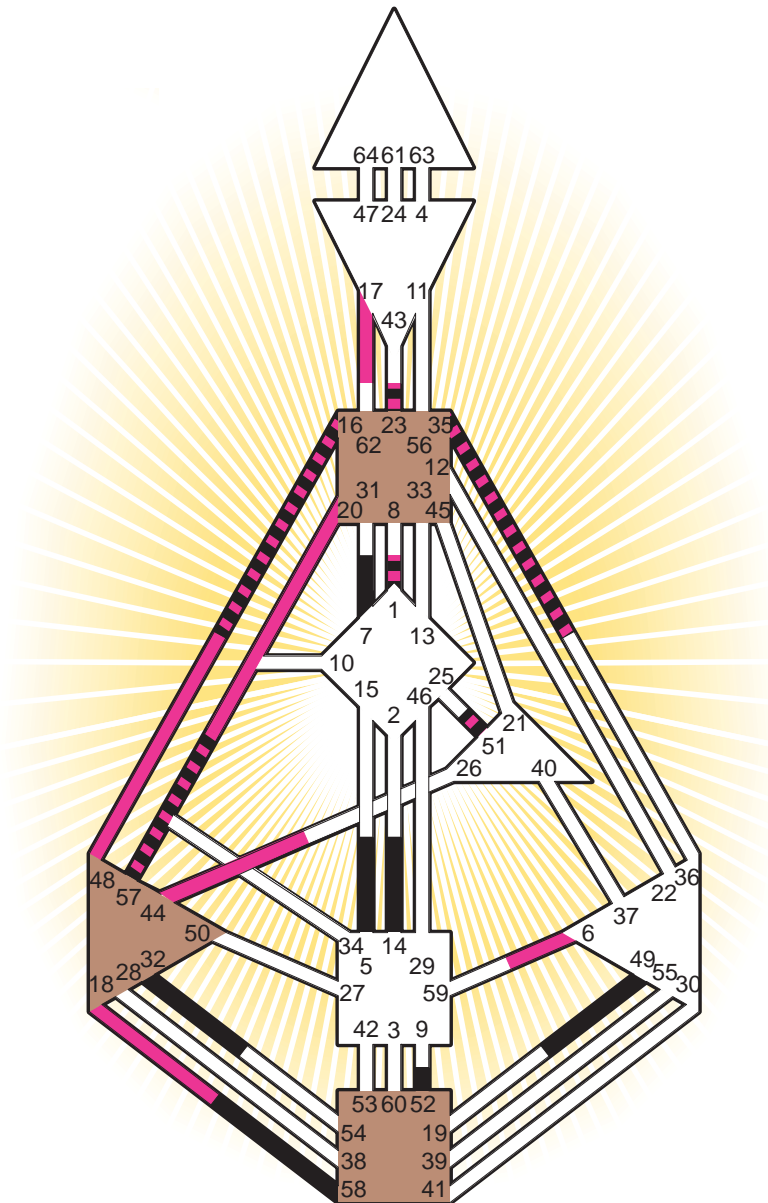

ZEN HUMAN DESIGN

INDIVIDUAL CHART

Mao Zedong

Personality

Siangtan, TJ
 26. December 1893
 07:30:00 LMT
 23:58:24 GMT

Design

29. September 1893
 10:35:01 GMT

Rodden Rating C

Definition Type

- No Definition
- Single Definition
- Split Definition
- Triple Split Definition
- Quadruple Split Definition

Mode

- To Wait
- To Do

Defined Centers

- Throat
- Head
- Ji
- Heart
- Sacral
- Root

Awareness

- Mental (Ajna)
- Intuitive (Spleen)
- Emotional (Solar Plexus)

	☉	⊕	☾	♋	♌	♍	♎	♏	♐	♑	♒	♓	
Personality	<u>58.1</u>	<u>52.1</u>	<u>7.1</u>	<u>51.1</u>	<u>57.1</u>	<u>5.5</u>	<u>49.2</u>	<u>14.2</u>	<u>23.4</u>	<u>32.4</u>	<u>1.1</u>	<u>35.1</u>	<u>16.4</u>
Design	<u>18.3</u>	<u>17.3</u>	<u>23.6</u>	<u>51.5</u>	<u>57.5</u>	<u>48.5</u>	<u>1.2</u>	<u>6.6</u>	<u>20.2</u>	<u>48.6</u>	<u>44.2</u>	<u>35.3</u>	<u>16.6</u>