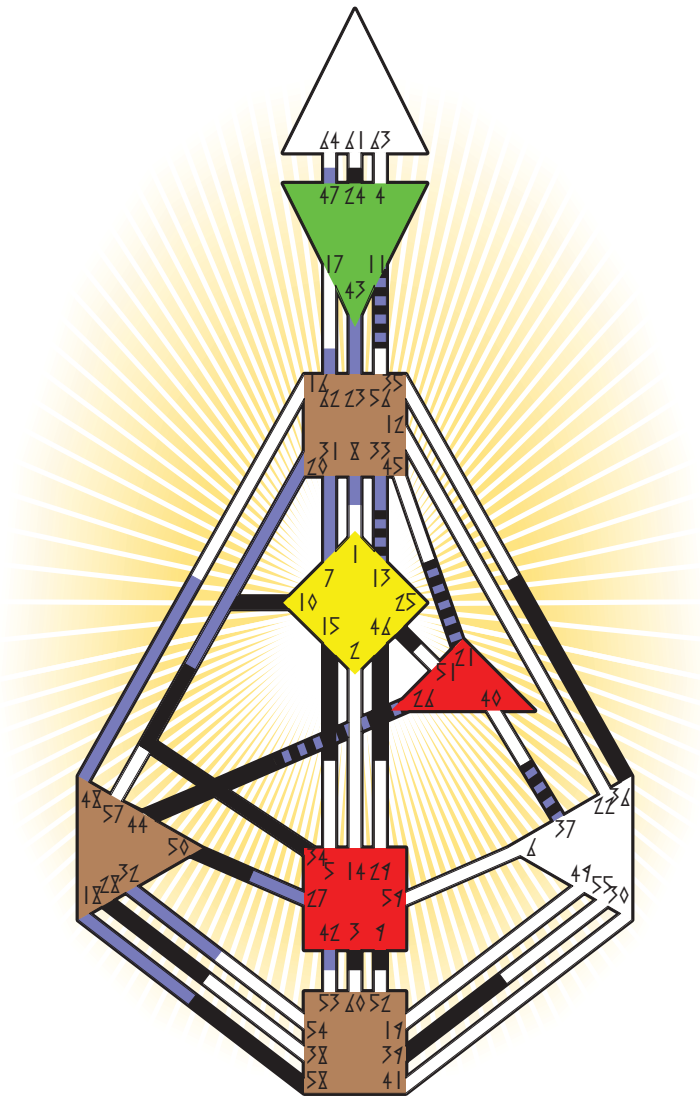

composite chart

- Definition Type** **Mode**
- No definition
 - Single definition
 - Split definition
 - Triple split
 - Quadruple split
- To wait
 - To do

Casey Anthony

Warren, OH
19. March 1986
15:10:00 EST
20:10:00 GMT

Personality

Design

	☉	⊕	☾	♋	♌	♍	♎	♏	♐	♑	♒	♓	
Personality	25.1	46.1	39.3	3.5	50.5	36.1	21.5	11.4	37.1	9.5	26.6	58.2	28.6
Design	10.3	15.3	24.5	24.1	44.1	9.5	11.2	28.4	13.4	34.5	26.3	10.6	28.5

Caylee Anthony