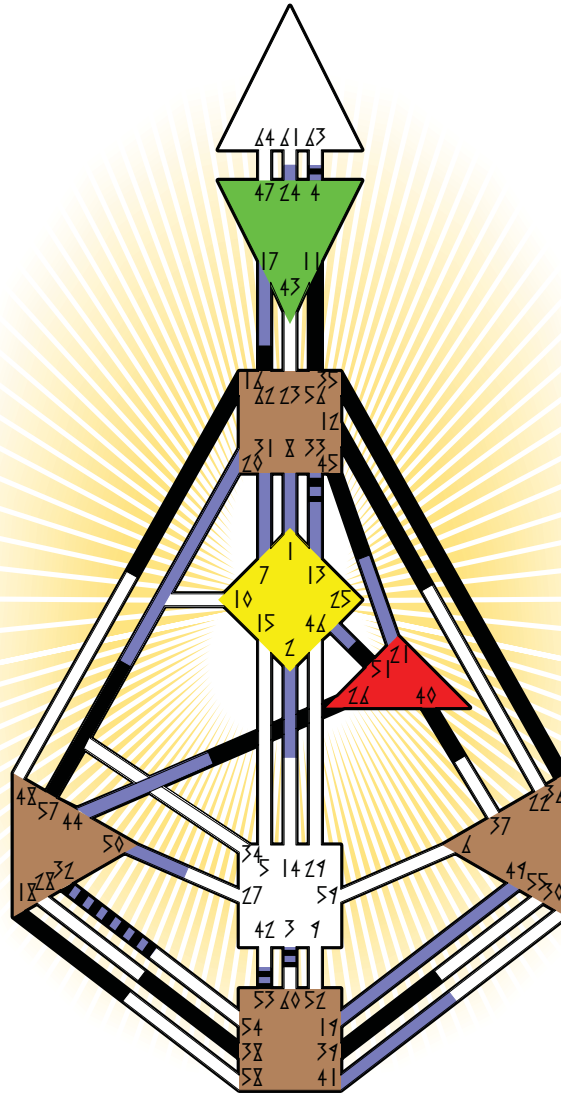

THE HUMAN DESIGN SYSTEM

composite chart

- Definition Type**
- No definition
 - Single definition
 - Split definition
 - Triple split
 - Quadruple split
- Mode**
- To wait
 - To do
- Reflector
 - Projector
 - Generator
 - Manifestor

George Bush

New Haven, CT
 6. July 1946
 07:26:00 EDT
 11:26:00 GMT

Personality

Design

6. May 1953
 06:10:00 WET/S

☉	⊕	☾	♋	♌	♍	♎	♏	♐	♑	♒	♓	♈	♉	♊	♋										
39.5	38.5	57.2	45.4	26.4	33.3	4.3	40.4	57.4	56.1	45.3	18.3	33.4	51.1	57.1	16.6	12.1	11.1	36.6	3.6	62.3	32.3	53.4	35.4	18.4	33.2

Tony Blair

Edinburgh, SCO
 6. May 1953
 06:10:00 WET/S
 05:10:00 GMT

Personality

Design

6. May 1953
 06:10:00 WET/S

☉	⊕	☾	♋	♌	♍	♎	♏	♐	♑	♒	♓	♈	♉	♊	♋										
2.3	1.3	19.5	41.6	31.6	3.1	21.6	20.4	8.6	32.2	53.1	32.2	4.3	13.5	7.5	44.2	19.6	33.6	49.2	17.1	25.1	24.6	50.1	53.1	32.4	4.4