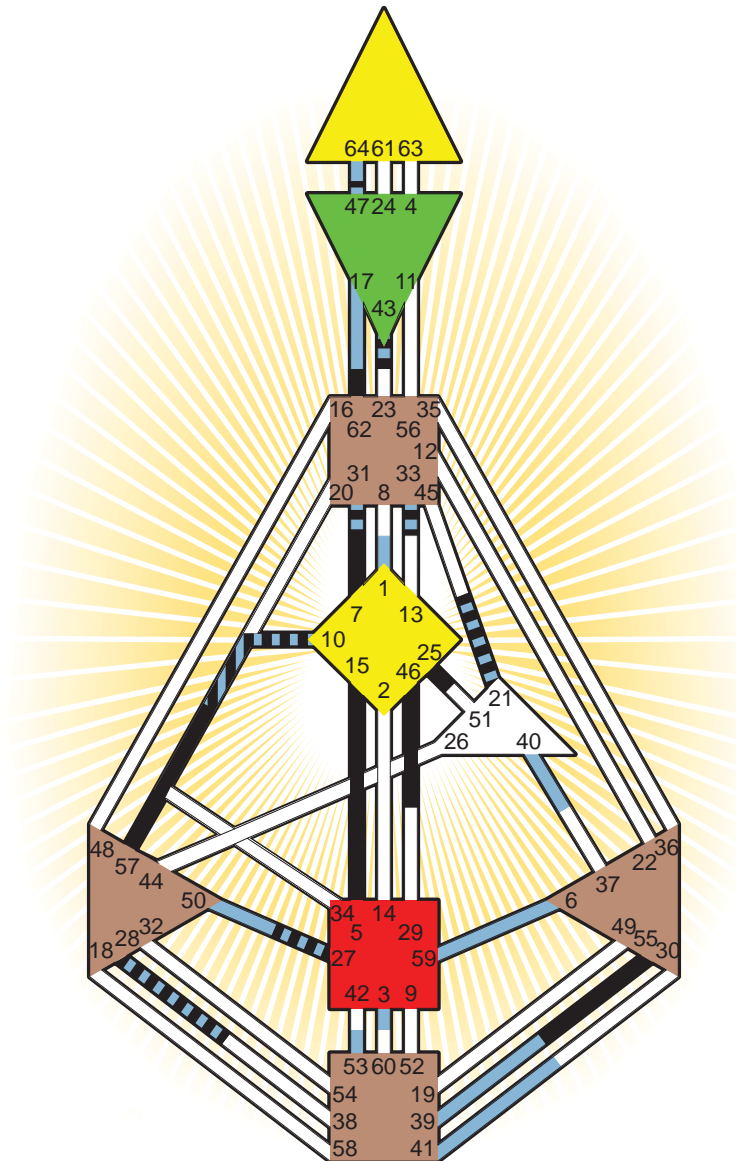

ZEN HUMAN DESIGN

COMPOSITE CHART

- Definition Type** **Mode**
- No definition To wait
 - Single definition To do
 - Split definition
 - Triple split
 - Quadruple split

Nicole Kidman

Honolulu, HI
 20. June 1967
 15:15:00 AHST
 01:15:00 GMT

Personality

Design

☉	☊	☾	♋	♌	♍	♎	♏	♐	♑	♒	♓	
15.1	10.1	5.3	27.4	28.4	62.1	7.2	57.4	31.4	21.3	47.4	43.4	47.2
25.3	46.3	33.1	27.6	28.6	55.6	27.1	28.1	62.4	25.5	47.6	43.6	47.3

Keith Urban

Whangarei, NZ
 26. October 1967
 00:05:00 NZT
 12:05:00 GMT

Personality

Design

☉	☊	☾	♋	♌	♍	♎	♏	♐	♑	♒	♓	
50.6	3.6	53.5	3.2	50.2	1.3	64.5	10.4	59.1	17.4	6.5	43.5	47.6
31.2	41.2	17.4	27.1	28.1	39.6	40.6	28.2	33.6	21.4	47.6	43.3	47.2