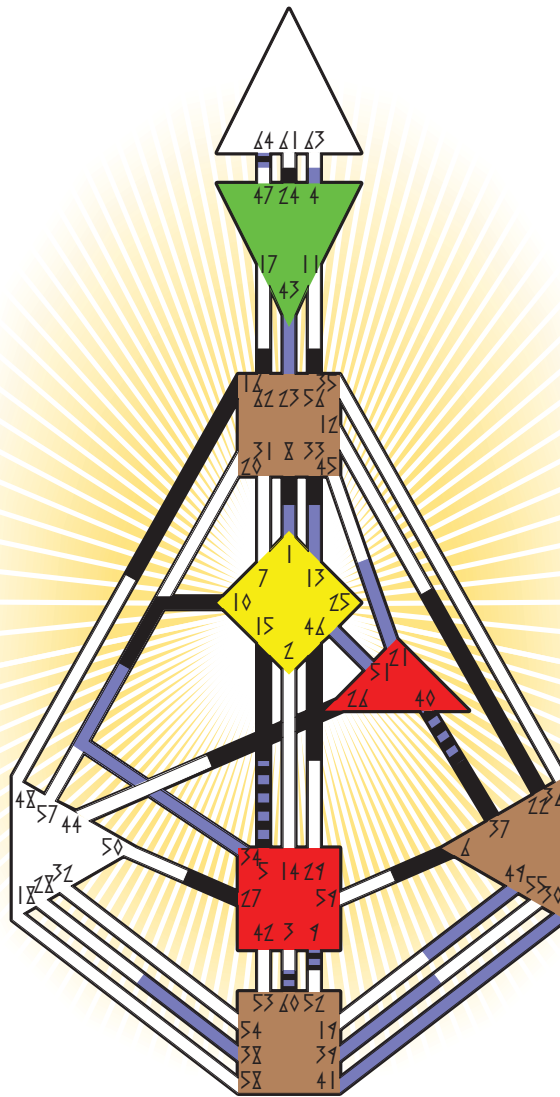

THE HUMAN DESIGN SYSTEM

composite chart

- Definition Type**
- No definition
 - Single definition
 - Split definition
 - Triple split
 - Quadruple split
- Mode**
- To wait
 - To do
 - Reflector
 - Projector
 - Generator
 - Manifestor

John McCain

Panama, PA
29. August 1936
09:00:00 EST
14:00:00 GMT

Personality

Design

☉	⊕	☾	♊	♋	♌	♍	♎	♏	♐	♑	♒	♓
40.1	37.1	60.1	10.4	15.4	46.5	6.1	33.5	5.4	22.4	24.3	64.6	56.2
16.3	9.3	6.3	10.6	15.6	16.6	8.6	16.6	26.5	22.5	27.6	64.3	62.6

Sarah Palin

Sandpoint, ID
11. February 1964
16:40:00 PST
00:40:00 GMT

Personality

Design

☉	⊕	☾	♊	♋	♌	♍	♎	♏	♐	♑	♒	♓
49.4	4.4	41.3	39.2	38.2	60.6	25.4	49.5	51.2	30.1	40.4	1.5	64.3
43.6	23.6	9.1	39.3	38.3	34.2	5.4	5.6	21.1	13.5	40.5	1.3	64.3