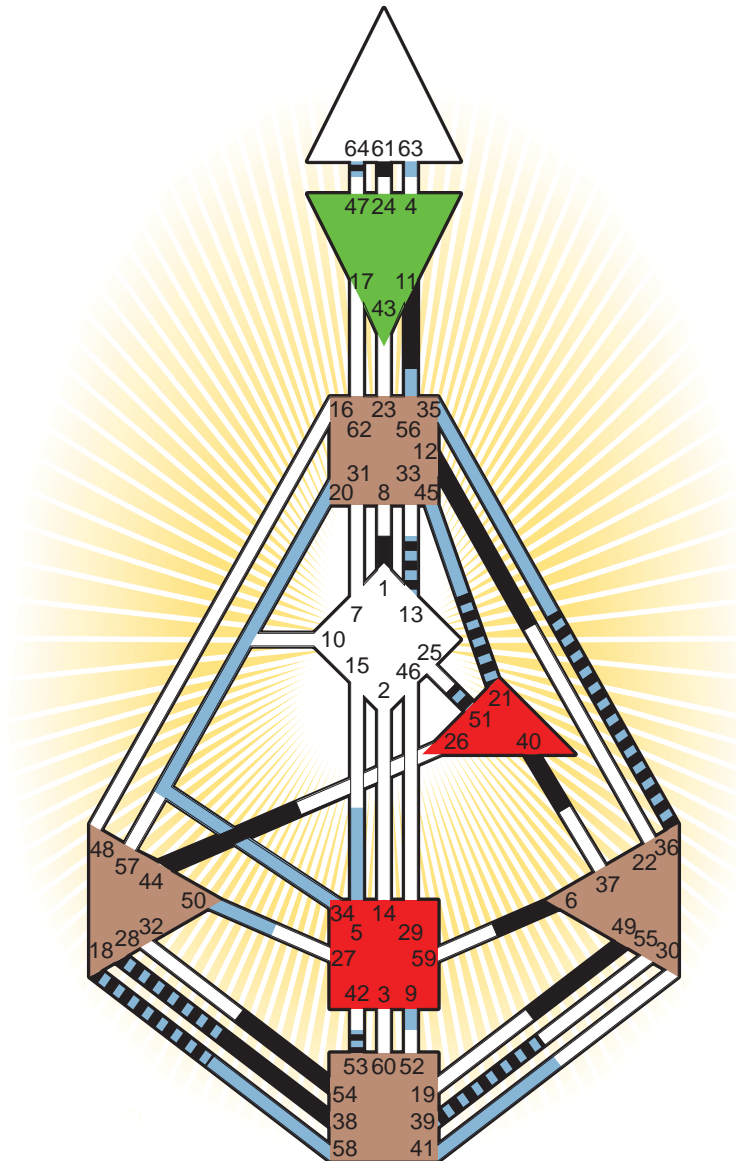

ZEN HUMAN DESIGN

COMPOSITE CHART

- Definition Type** **Mode**
- No definition To wait
 - Single definition To do
 - Split definition To do
 - Triple split
 - Quadruple split

Brad Pitt

Shawnee, OK
 18. December 1963
 06:31:00 CST
 12:31:00 GMT

Personality

Design

11.4	12.4	61.3	39.2	38.2	54.2	61.3	38.1	21.1	49.1	40.5	1.4	64.4
6.6	36.6	44.2	53.3	54.3	6.3	18.1	28.5	51.2	13.5	40.2	1.1	64.2

Angelina Jolie

Los Angeles, CA
 4. June 1975
 09:09:00 PDT
 16:09:00 GMT

Personality

Design

35.3	5.3	21.4	34.1	20.1	45.6	56.2	21.2	51.3	53.3	50.3	9.5	18.3
63.5	64.5	58.3	34.5	20.5	13.6	21.5	41.1	36.5	39.3	28.1	5.1	18.5