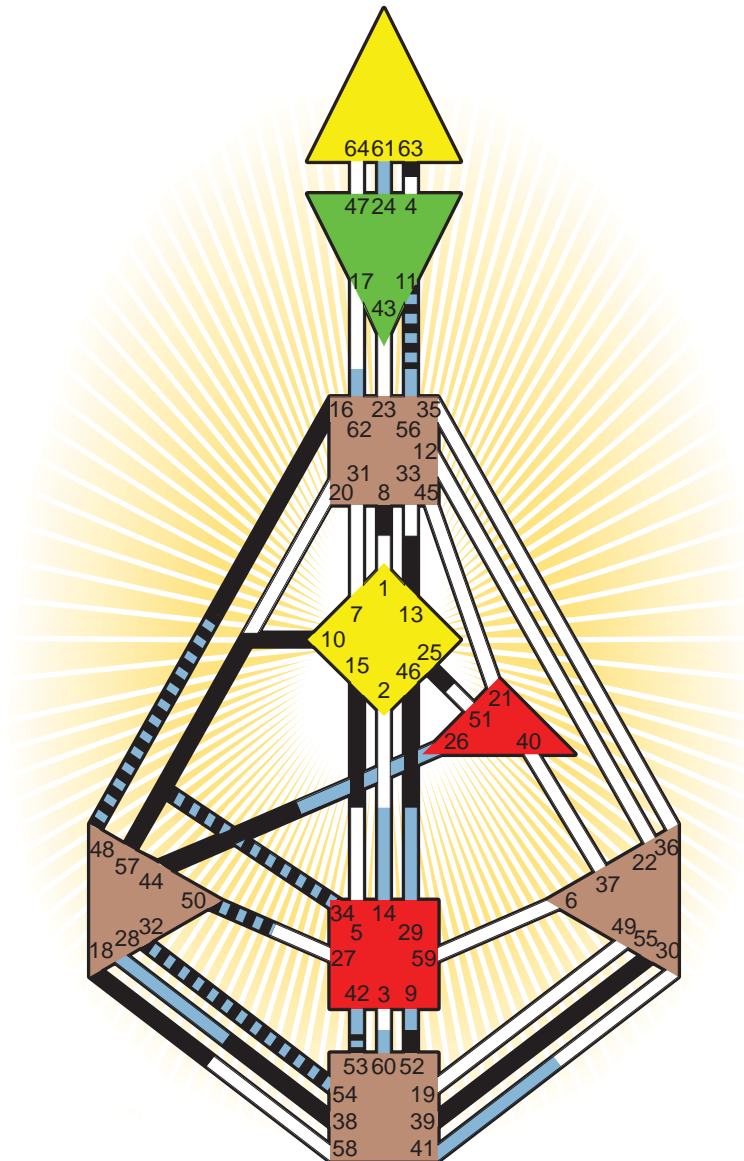

## COMPOSITE CHART

- Definition Type**    **Mode**
- No definition     To wait
  - Single definition     To do
  - Split definition
  - Triple split
  - Quadruple split

### Prince William

London, GBE  
 21. June 1982  
 21:03:00 WET/S  
 20:03:00 GMT

**Personality**

**Design**

☉	☊	☾	♋	♌	♍	♎	♏	♐	♑	♒	♓	♈
15.2	10.2	52.2	39.5	38.5	16.4	8.2	18.6	50.5	57.1	34.2	11.4	32.4
25.5	46.5	55.3	53.5	54.5	63.4	13.3	48.5	44.2	57.6	34.5	11.5	32.6

### Kate Middleton

Reading, GBE  
 9. January 1982  
 23:33:00 GMT  
 23:33:00 GMT

**Personality**

**Design**

☉	☊	☾	♋	♌	♍	♎	♏	♐	♑	♒	♓	♈
54.5	53.5	62.1	62.2	61.2	41.5	41.6	48.2	28.6	32.2	34.4	11.4	50.1
32.1	42.1	24.3	56.2	60.2	50.4	9.1	29.2	32.1	48.5	14.4	26.6	32.4