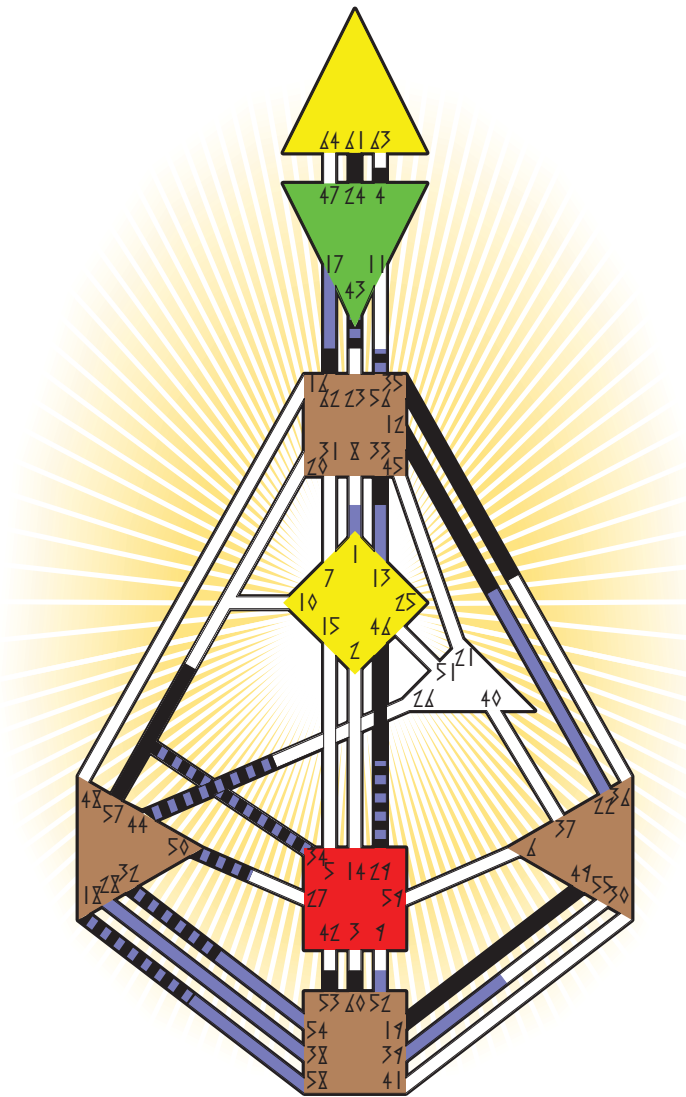

composite chart

- Definition Type** **Mode**
- No definition
 - Single definition
 - Split definition
 - Triple split
 - Quadruple split
- To wait
 - To do

■ Oprah Winfrey

Kosciusko, MS
29. January 1954
04:30:00 CST
10:30:00 GMT

Personality

Design

☉	☊	☾	♋	♌	♍	♎	♏	♐	♑	♒	♓	♈	♉	♊
19.2	33.2	34.5	61.4	62.4	49.1	19.2	43.6	35.6	44.2	53.6	32.6	4.6		
44.4	24.4	18.4	60.2	56.2	34.1	57.6	46.4	12.4	50.6	62.3	32.4	29.1		

■ Gayle King

Chevy Chase, MD
28. December 1954
09:02:00 EST
14:02:00 GMT

Personality

Design

☉	☊	☾	♋	♌	♍	♎	♏	♐	♑	♒	♓	♈	♉	♊
58.3	52.3	13.1	58.2	52.2	58.5	43.5	22.1	56.1	1.6	56.1	50.2	29.3		
18.5	17.5	34.4	38.1	39.1	28.2	43.3	54.4	56.1	44.1	56.1	32.5	29.2		