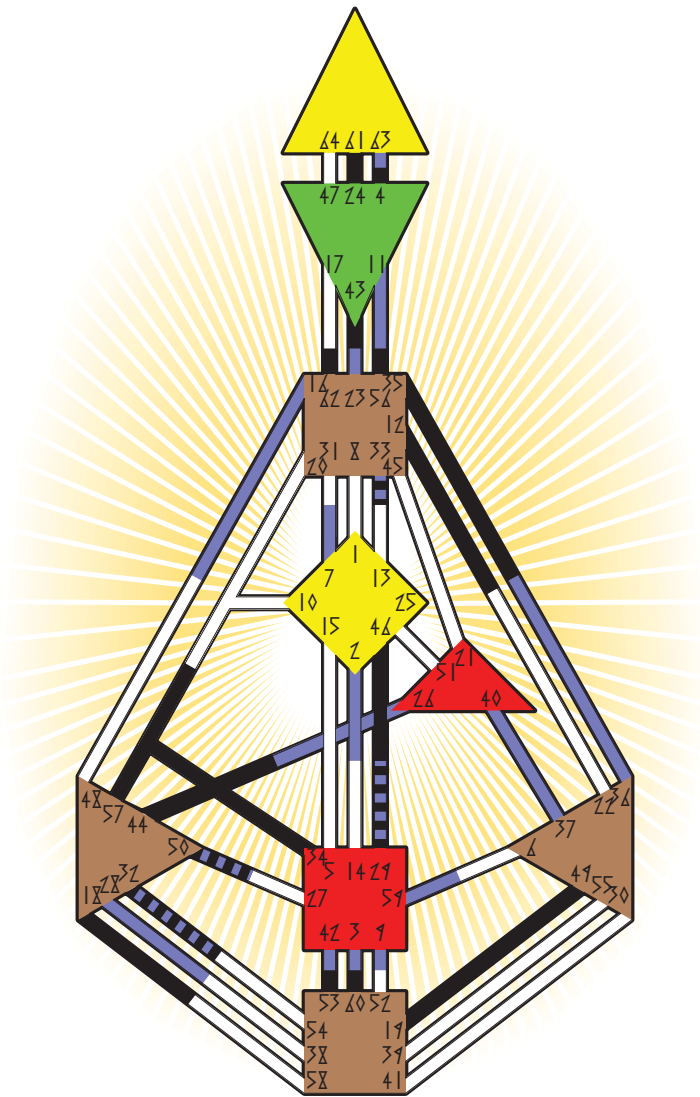

composite chart

- Definition Type**
- No definition
 - Single definition
 - Split definition
 - Triple split
 - Quadruple split
- Mode**
- To wait
 - To do

■ Oprah Winfrey

Kosciusko, MS
29. January 1954
04:30:00 CST
10:30:00 GMT

Personality

Design

	☉	⊕	☾	♋	♌	♍	♎	♏	♐	♑	♒	♓	
Personality	19.2	33.2	34.5	61.4	62.4	49.1	19.2	43.6	35.6	44.2	53.6	32.6	4.6
Design	44.4	24.4	18.4	60.2	56.2	34.1	57.6	46.4	12.4	50.6	62.3	32.4	29.1

■ Michael Jackson

Gary, IN
29. August 1958
19:33:00 CDT
00:33:00 GMT

Personality

Design

	☉	⊕	☾	♋	♌	♍	♎	♏	♐	♑	♒	♓	
Personality	40.1	37.1	63.4	32.3	42.3	29.1	7.5	23.4	50.3	26.3	7.1	28.1	59.3
Design	16.3	9.3	50.4	50.5	3.5	2.5	3.2	36.2	32.2	11.1	33.1	28.1	29.6