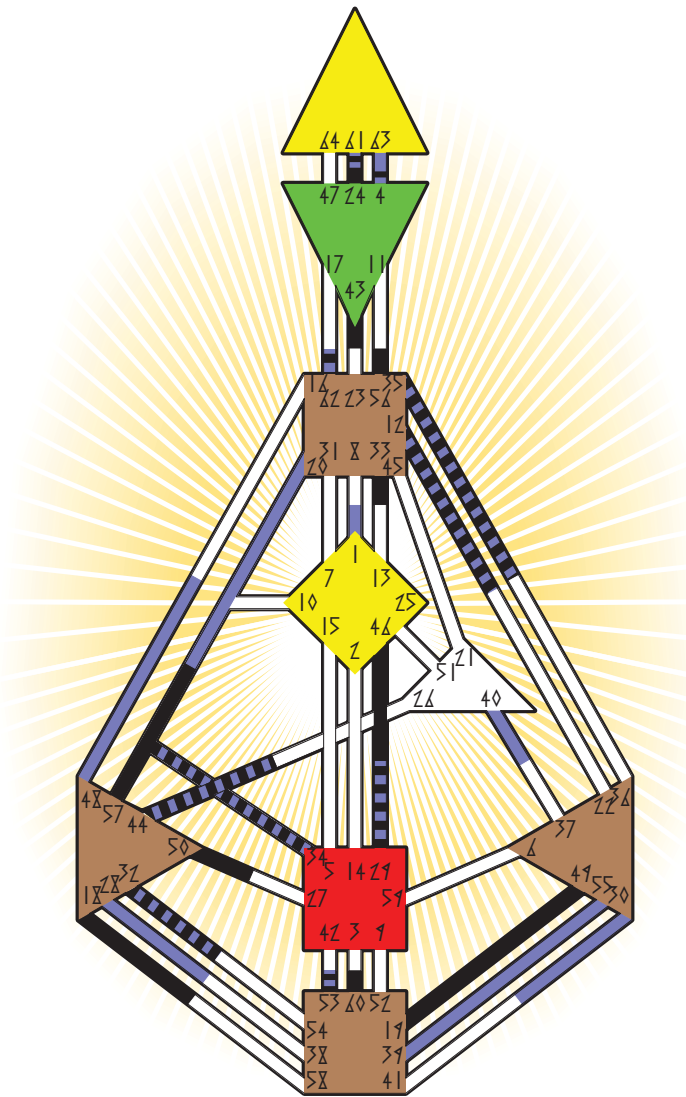

composite chart

- Definition Type** **Mode**
- No definition
 - Single definition
 - Split definition
 - Triple split
 - Quadruple split
- To wait
 - To do

■ Oprah Winfrey

Kosciusko, MS
29. January 1954
04:30:00 CST
10:30:00 GMT

	☉	☊	☾	♋	♌	♍	♎	♏	♐	♑	♒	♓	
Personality	19.2	33.2	34.5	61.4	62.4	49.1	19.2	43.6	35.6	44.2	53.6	32.6	4.6
Design	44.4	24.4	18.4	60.2	56.2	34.1	57.6	46.4	12.4	50.6	62.3	32.4	29.1

■ John Travolta

Englewood, NJ
18. February 1954
14:53:00 EST
19:53:00 GMT

	☉	☊	☾	♋	♌	♍	♎	♏	♐	♑	♒	♓	
Personality	30.6	29.6	40.6	61.4	62.4	63.5	55.5	34.6	35.6	44.2	53.5	32.6	4.6
Design	34.2	20.2	39.5	61.5	62.5	1.2	1.3	48.5	12.2	28.2	62.3	32.5	29.1