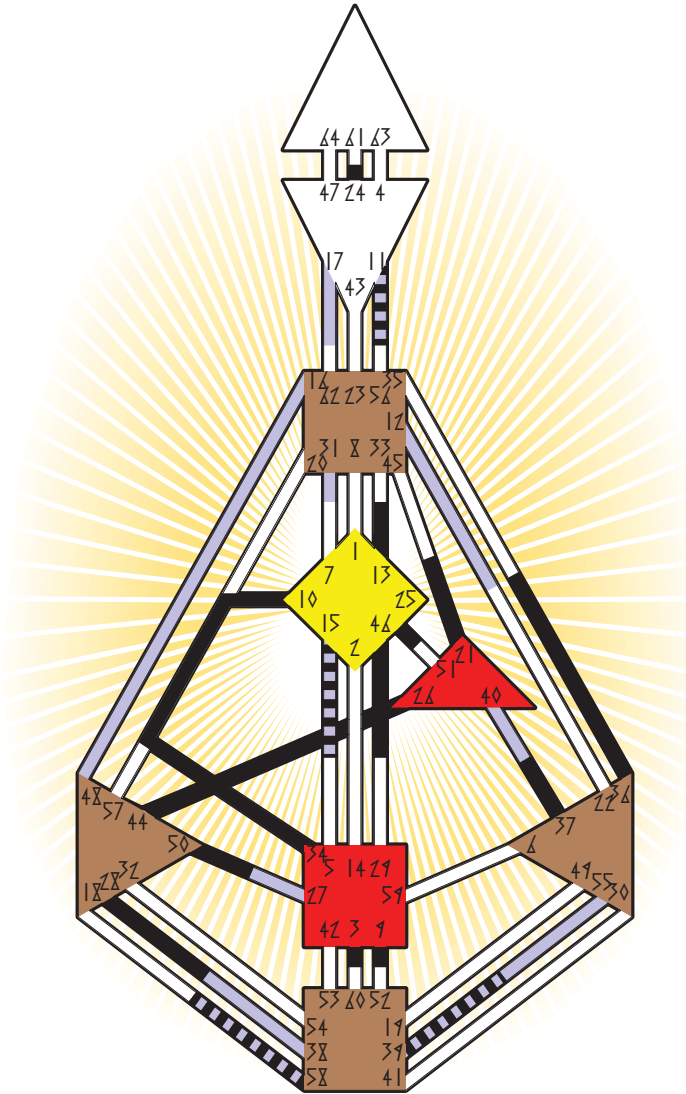

transit chart

- Definition Type** **Mode**
- No definition
 - Single definition
 - Split definition
 - Triple split
 - Quadruple split
- To wait
 - To do

Casey Anthony

Warren, OH
 19. March 1986
 15:10:00 EST
 20:10:00 GMT

Personality

Design

☉	⊕	☾	♋	♌	♍	♎	♏	♐	♑	♒	♓	♈	♉	♊	♋
25.1	46.1	39.3	3.5	50.5	36.1	21.5	11.4	37.1	9.5	26.6	58.2	28.6			
10.3	15.3	24.5	24.1	44.1	9.5	11.2	28.4	13.4	34.5	26.3	10.6	28.5			

her murder trial verdict