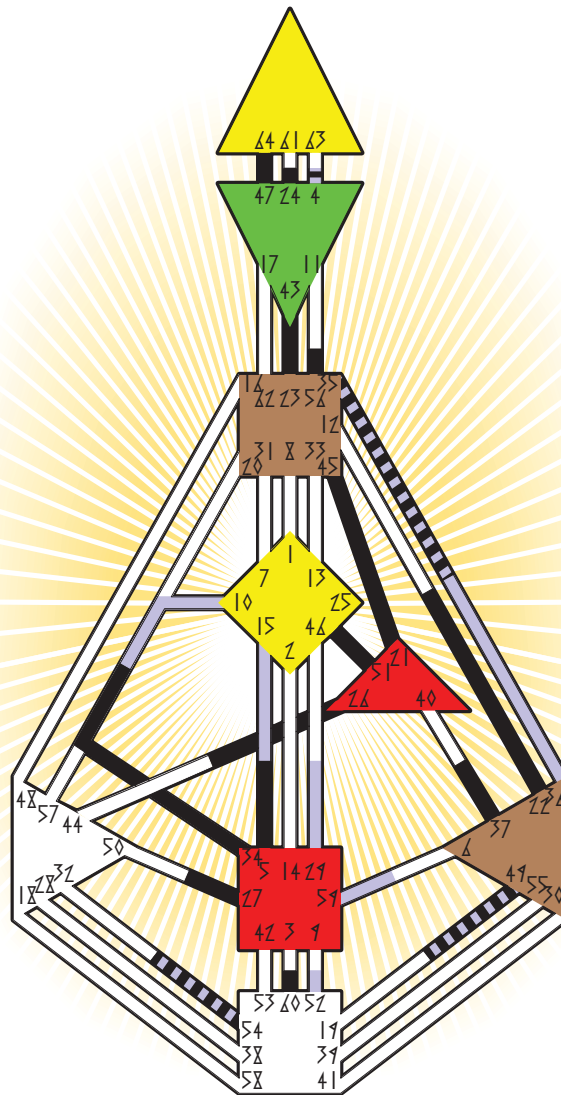

transit chart

- Definition Type**
- No definition
 - Single definition
 - Split definition
 - Triple split
 - Quadruple split
- Mode**
- To wait
 - To do
- Reflector
 - Projector
 - Generator
 - Manifestor

George Carlin

Manhattan, NY
 12. May 1937
 11:45:00 EDT
 15:45:00 GMT

Personality

Design

☉	⊕	☾	♊	♋	♌	♍	♎	♏	♐	♑	♒	♓
23.3	43.3	45.5	5.5	35.5	23.1	51.5	34.1	60.1	25.4	24.3	64.6	56.1
49.5	4.5	37.5	26.6	45.6	60.3	21.1	43.1	54.2	22.5	27.5	47.2	56.1

His death

23. June 2008
 03:00:00 GMT
 03:00:00 GMT

☉	⊕	☾	♊	♋	♌	♍	♎	♏	♐	♑	♒	♓
15.5	10.5	49.3	49.1	4.1	35.3	52.3	29.1	54.5	59.4	36.1	49.6	10.2