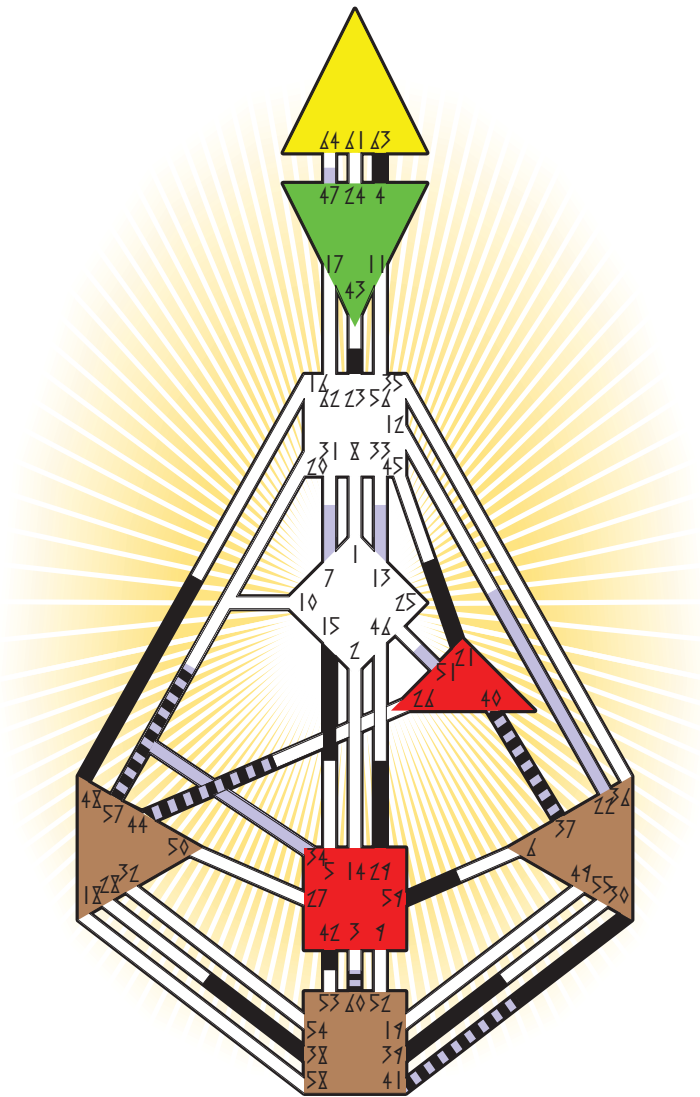

transit chart

- Definition Type**
- No definition
 - Single definition
 - Split definition
 - Triple split
 - Quadruple split
- Mode**
- To wait
 - To do
- Reflector
 - Projector
 - Generator
 - Manifestor

Princess Diana

Sandringham, GBE
1. July 1961
19:45:00 WET/S
18:45:00 GMT

Personality

Design

	☉	☊	☾	♋	♌	♍	♎	♏	♐	♑	♒	♓	
Personality	39.1	38.1	30.1	29.4	30.4	15.6	23.6	59.2	41.4	60.2	4.5	44.2	40.1
Design	21.3	48.3	57.2	40.1	37.1	63.6	42.6	39.5	41.1	60.3	4.4	44.4	40.1

her death

31. August 1997
04:00:00 MET/S
02:00:00 GMT

	☉	☊	☾	♋	♌	♍	♎	♏	♐	♑	♒	♓	
Personality	40.3	37.3	7.4	47.3	22.3	40.4	57.1	44.4	13.2	51.5	41.4	60.2	34.3