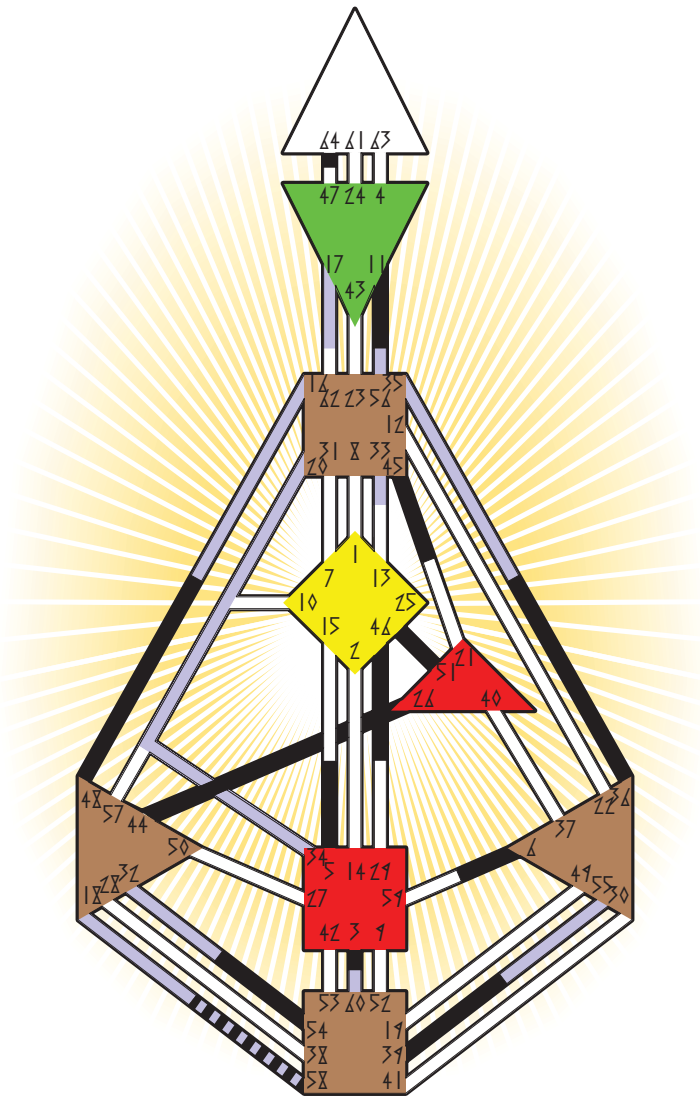

transit chart

- Definition Type** **Mode**
- No definition
 - Single definition
 - Split definition
 - Triple split
 - Quadruple split
- To wait
 - To do

■ James Holmes

San Diego, CA
 13. December 1987
 07:33:00 PST
 15:33:00 GMT

Personality

Design

☉	☊	☋	♋	♌	♍	♎	♏	♐	♑	♒	♓	♈
26.5	45.5	6.1	25.1	46.1	5.5	54.5	44.6	51.5	11.1	11.5	58.4	44.5
6.1	36.1	39.1	25.5	46.5	48.5	46.2	64.5	3.3	5.5	11.1	58.2	44.1

■ his massacre in Aurora CO

20. July 2012
 00:38:00 MDT
 06:38:00 GMT