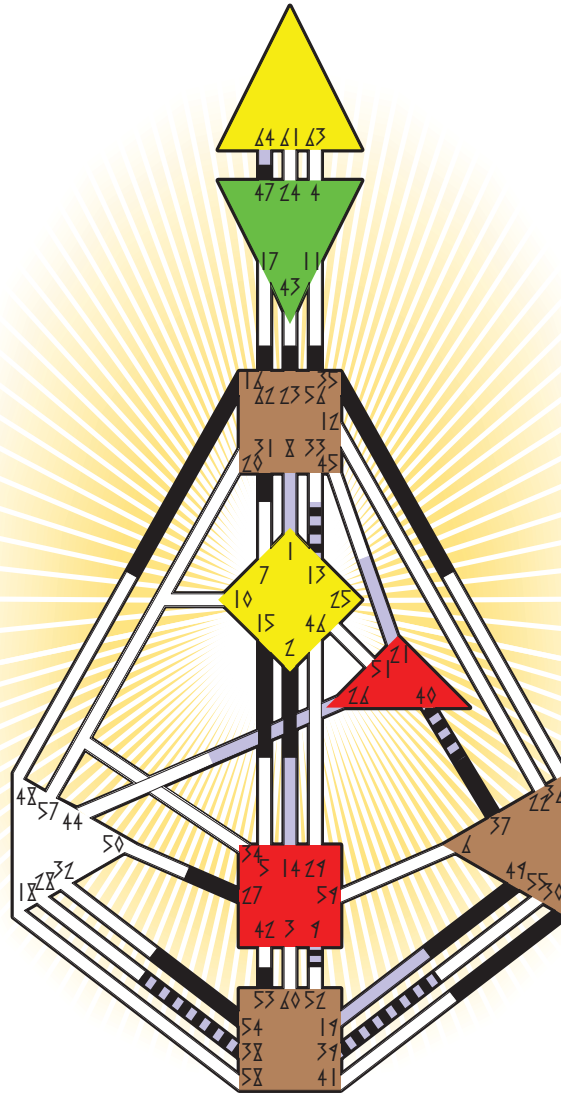

transit chart

- Definition Type**
- No definition
 - Single definition
 - Split definition
 - Triple split
 - Quadruple split
- Mode**
- To wait
 - Reflector
 - Projector
 - Generator
 - Manifestor
 - To do

■ John F. Kennedy

Brookline, MA
29. May 1917
15:00:00 EST
20:00:00 GMT

Personality

Design

	☉	⊕	☾	♋	♌	♍	♎	♏	♐	♑	♒	♓	
Personality	16.3	9.3	47.1	38.2	39.2	23.2	35.6	2.6	23.5	56.1	49.6	31.1	15.6
Design	37.5	40.5	35.3	54.4	53.4	13.6	30.2	37.5	27.1	62.4	49.3	31.1	15.5

■ His assassination

22. November 1963
19:00:00 GMT
19:00:00 GMT

	☉	⊕	☾	♋	♌	♍	♎	♏	♐	♑	♒	♓	
Personality	14.6	8.6	19.5	39.3	38.3	9.5	26.5	26.4	21.1	13.5	40.5	1.3	64.3