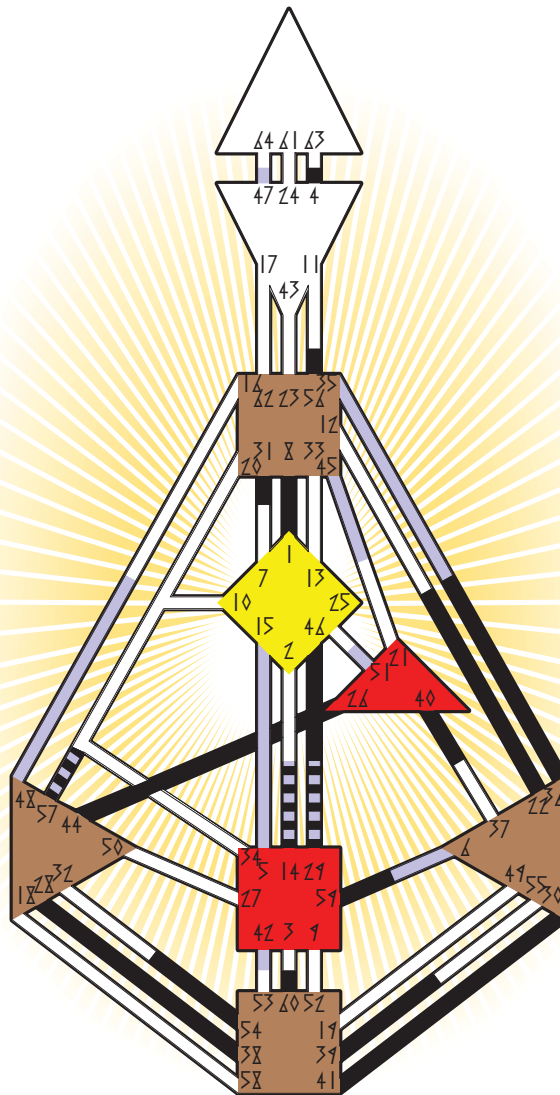

transit chart

- Definition Type**
- No definition
 - Single definition
 - Split definition
 - Triple split
 - Quadruple split
- Mode**
- To wait
 - To do
- Reflector
 - Projector
 - Generator
 - Manifestor

Robert F. Kennedy

Brookline, MA
 20. November 1925
 15:11:00 EST
 20:11:00 GMT

Personality

Design

☉	⊕	☾	♋	♌	♍	♎	♏	♐	♑	♒	♓	♈
14.4	8.4	60.3	56.1	60.1	26.4	38.6	28.4	54.6	1.6	22.5	29.1	39.6
29.6	30.6	57.3	31.3	41.3	59.4	46.5	40.2	38.4	44.2	36.2	4.4	39.6

his death

6. June 1968
 08:44:00 GMT
 08:44:00 GMT

☉	⊕	☾	♋	♌	♍	♎	♏	♐	♑	♒	♓	♈
35.5	5.5	48.5	51.2	57.2	15.5	35.1	45.4	29.5	42.2	6.3	14.1	47.4