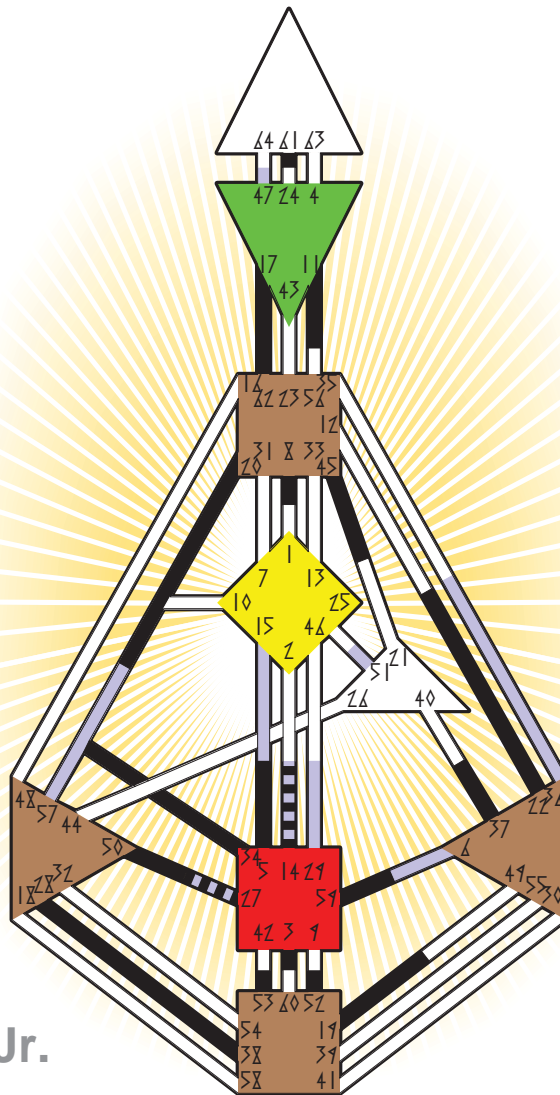

## transit chart

- Definition Type**
- No definition
  - Single definition
  - Split definition
  - Triple split
  - Quadruple split
- Mode**
- To wait
  - To do
- Reflector
  - Projector
  - Generator
  - Manifestor

### ■ Martin Luther King Jr.

Atlanta, GA  
15. January 1929  
12:00:00 CST  
18:00:00 GMT

**Personality**

**Design**

	☉	⊕	☾	♋	♌	♍	♎	♏	♐	♑	♒	♓	
Personality	61.5	62.5	22.3	8.5	14.5	19.5	37.6	45.6	3.6	11.3	17.1	59.1	53.3
Design	50.1	3.1	38.6	20.1	34.1	28.4	14.3	52.3	27.5	5.5	17.1	59.1	53.4

### ■ his death

5. April 1968  
00:01:00 GMT  
00:01:00 GMT

	☉	⊕	☾	♋	♌	♍	♎	♏	♐	♑	♒	♓	
Personality	51.1	57.1	15.5	51.4	57.4	36.5	36.3	27.5	29.2	51.1	6.5	14.2	47.5