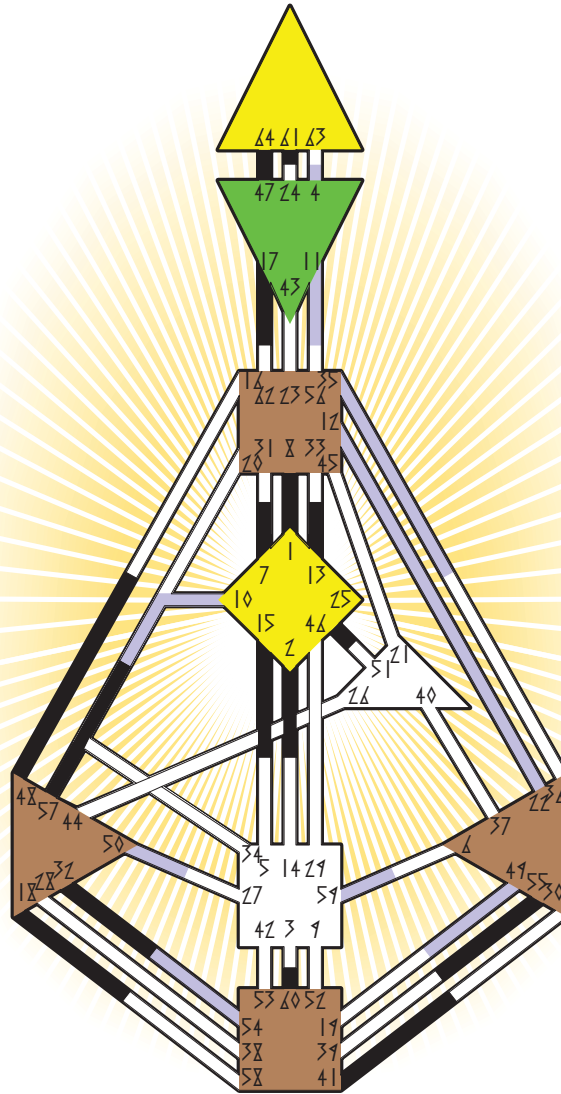

transit chart

- Definition Type**
- No definition
 - Single definition
 - Split definition
 - Triple split
 - Quadruple split
- Mode**
- To wait
 - To do
- Reflector
 - Projector
 - Generator
 - Manifestor

■ Tim Russert

Buffalo, NY
7. May 1950
12:00:00 EDT
16:00:00 GMT

Personality

Design

☉	⊕	☾	♋	♌	♍	♎	♏	♐	♑	♒	♓	♈
2.4	1.4	60.5	17.4	18.4	8.3	25.5	47.6	55.4	64.2	15.5	57.1	7.3
13.6	7.6	32.3	17.6	18.6	61.3	41.5	48.2	13.3	47.2	15.4	57.3	7.4

■ His death

13. June 2008
18:00:00 GMT
18:00:00 GMT

☉	⊕	☾	♋	♌	♍	♎	♏	♐	♑	♒	♓	♈
12.1	11.1	50.3	49.2	4.2	35.3	12.2	4.1	54.6	59.4	22.6	49.6	10.2