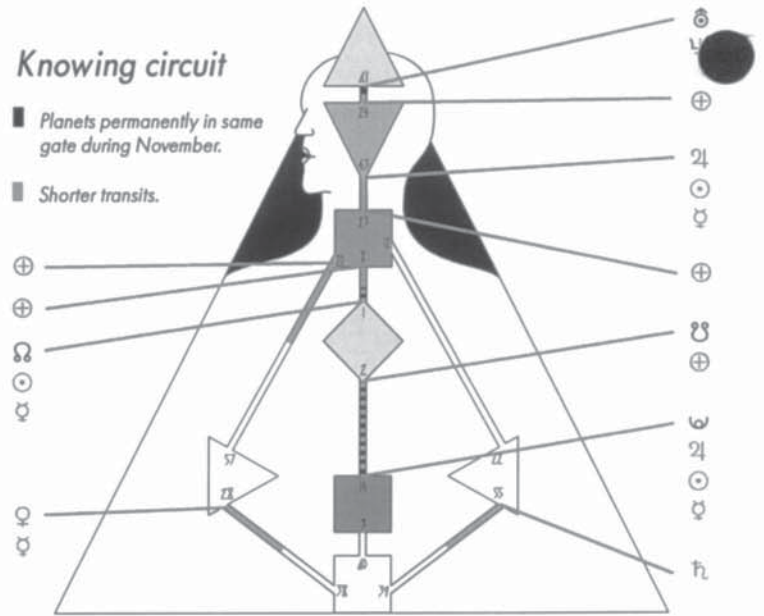

The month begins with Earth in gate 24, Returning, defining with both Neptune and Uranus in 61, Inner Truth, the channel of Awareness, the need to know. This is a potential for individual knowing in the Knowing stream of awareness. Until Nov. 14, Jupiter is in 43, Breakthrough, the ability to conceptualize the knowing as an insight creates the possibility for unique expression. From Nov. 11-17 the Sun/Earth axis defines the channel of Structuring, 43-23, a design of individuality, from genius to freak. With this definition to the Throat center, the new insights will emerge and be expressed.

The Sun then joins Pluto in gate 14 until Nov. 22, while Earth activates gate 8, Holding Together, the gate of contribution. With the North Node in gate 1, the Creative, this definition of the channel of the Creative role model links the Keeper of Keys channel directly to the Throat.

From Nov. 22-28 Sun and Earth define channel 34-20, Charisma, giving the Keeper of Keys another outlet to the Throat.

Knowing circuit

■ Planets permanently in same gate during November.

■ Shorter transits.

All this individuating definition will be conditioned by Venus in a long transit through gate 28, Preponderance of the Great, the gate of risk-taking in the channel of Struggle, and Saturn completing its retrograde phase in gate 55, Adundance, the gate of spirit in the channel of Emoting. Both of these channels are essential ingredients in the Knowing circuit. Both are gates of awareness, intuition 28 and emotional spirit 55. With this powerful accent on this circuit, what is missing, the root energy, the fuel for knowing, will be sought out and found. Venus will seek 38, Opposition, the gate of the fighter. This will bring tension to relationships and struggle and stubbornness in the realm of Venus' values. Saturn will react sternly to the provocation of 39, Obstruction. A new direction, but not without difficulties. ■

NOVEMBER 1994

Planet	Tue 1	Wed 2	Thu 3	Fri 4	Sat 5	Sun 6	Mon 7	Tue 8	Wed 9	Thu 10	Fri 11	Sat 12	Sun 13	Mon 14	Tue 15	Wed 16	Thu 17	Fri 18	Sat 19	Sun 20	Mon 21	Tue 22	Wed 23	Thu 24	Fri 25	Sat 26	Sun 27	Mon 28	Tue 29	Wed 30
Sun	44					1						43						14					34							9
Earth	24					2						23						8					20							16
Moon	check Rave-Ephemeris or Pocket Calendar 94																													
N.Node	1.2 R	D					R			D							R									D				
S.Node	2.2 R	D					R			D							R									D				
Mercury	32 D							50				28				44			1				43			14				
Venus	44 R							28																		D				
Mars	7 D										4															29				
Jupiter			43.4 D				43.5				43.6			14.1				14.2					14.3					14.4		
Saturn	55.6 R								D										37.1											
Uranus	61.3 D																								61.4					
Neptune	61.1 D																													
Pluto	14.3 D			14.4																									14.5	

For details on Sun, Mercury, Venus, Earth, Moon, and Mars: check Rave-Ephemeris 94

D = Direct, R = Retrograde