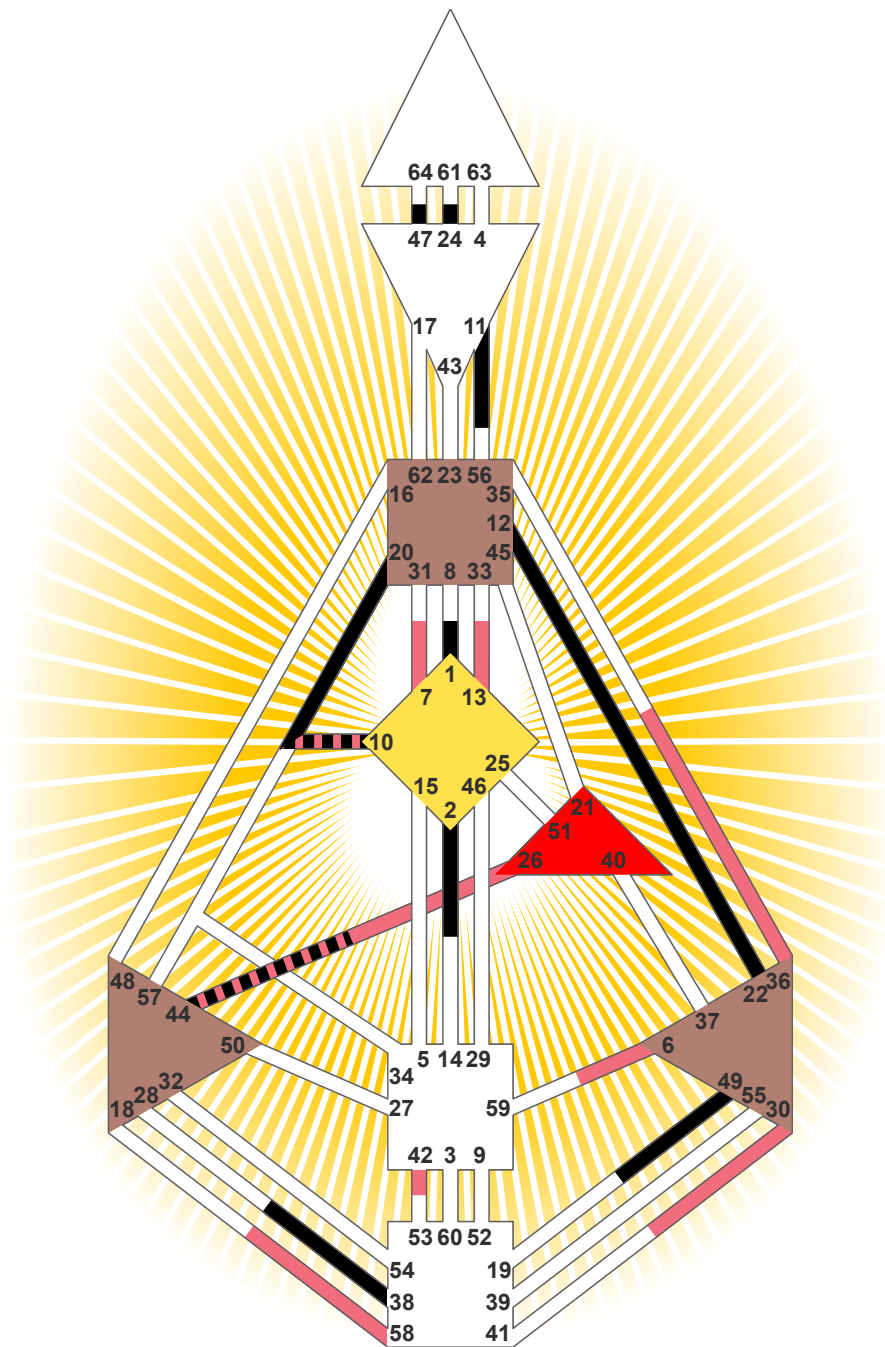

ZEN HUMAN DESIGN

INDIVIDUAL CHART

Adele

Personality

Tottenham, GBE
 5. May 1988
 08:19:00 WET/S
 07:19:00 GMT

Design

6. February 1988
 14:20:59 GMT

Rodden Rating **B**

Definition Type

- No Definition
- Single Definition
- Split Definition
- Triple Split Definition
- Quadruple Split Definition

Mode

- To Wait
- To Do

Defined Centers

- Throat
- Head
- Ji
- Heart
- Sacral
- Root

Awareness

- Mental (Ajna)
- Intuitiv (Spleen)
- Emotional (Solar Plexus)

	☉	☊	☋	♋	♌	♍	♎	♏	♐	♑	♒	♓	
Personality	2.2	1.2	11.4	22.5	47.5	20.1	12.3	49.1	24.6	10.5	10.3	38.1	44.4
Design	13.5	7.5	6.6	36.1	6.1	30.2	36.5	26.3	42.4	10.2	10.2	58.6	44.6