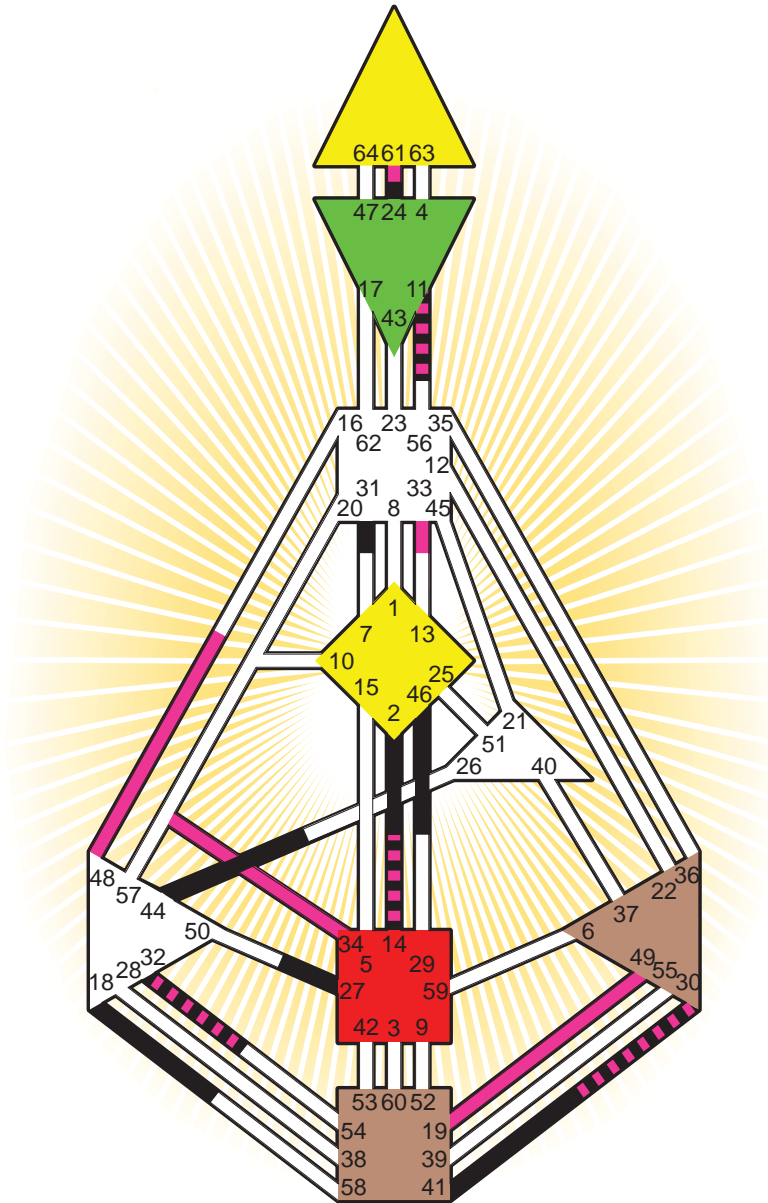

ZEN HUMAN DESIGN

INDIVIDUAL CHART

Jessica Alba

Personality

Pomona, CA
 28. April 1981
 13:51:00 PDT
 20:51:00 GMT

Design

30. January 1981
 10:36:08 GMT

Rodden Rating **AA**

Definition Type

- No Definition
- Single Definition
- Split Definition
- Triple Split Definition
- Quadruple Split Definition

Mode

- To Wait
- To Do

Defined Centers

- Throat
- Ji
- Sacral
- Head
- Heart
- Root

Awareness

- Mental (Ajna)
- Intuitive (Spleen)
- Emotional (Solar Plexus)

	☉	⊕	☾	♈	♉	♊	♋	♌	♍	♎	♏	♐	♑
Personality	<u>24.1</u>	<u>44.1</u>	<u>30.2</u>	<u>31.5</u>	<u>41.5</u>	<u>24.3</u>	<u>2.1</u>	<u>27.1</u>	<u>46.4</u>	<u>18.1</u>	<u>14.5</u>	<u>11.3</u>	<u>32.2</u>
Design	<u>19.4</u>	<u>33.4</u>	<u>34.6</u>	<u>33.4</u>	<u>19.4</u>	<u>30.5</u>	<u>61.4</u>	<u>49.6</u>	<u>48.1</u>	<u>48.1</u>	<u>14.6</u>	<u>11.2</u>	<u>32.4</u>