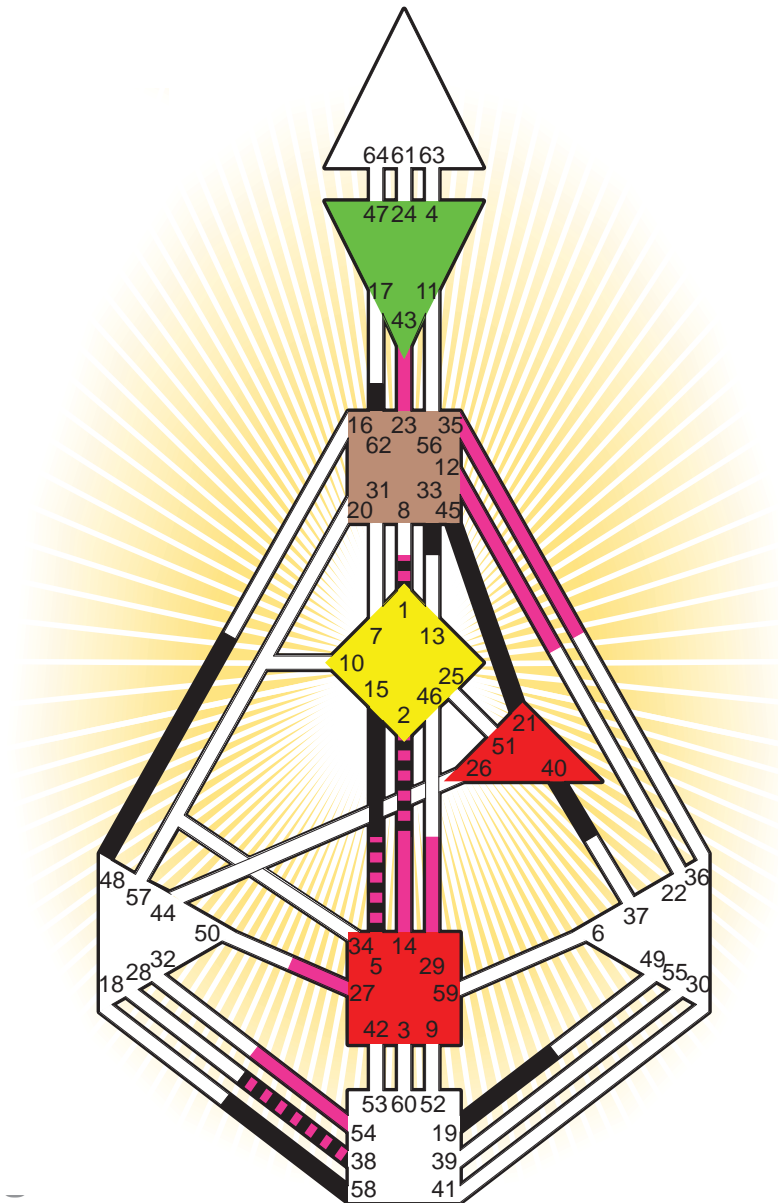

Definition Type

- No Definition
- Single Definition
- Split Definition
- Triple Split Definition
- Quadruple Split Definition

Mode

- To Wait
- To Do

Defined Centers

- Throat
- Head
- Ji
- Heart
- Sacral
- Root

Awareness

- Mental (Ajna)
- Intuitive (Spleen)
- Emotional (Solar Plexus)

	☉	⊕	☾	♋	♌	♍	♎	♏	♐	♑	♒	♓	
Personality	33.5	19.5	21.5	1.6	2.6	62.3	40.3	48.4	58.1	38.2	5.2	15.3	45.2
Design	2.1	1.1	14.6	43.4	23.4	27.2	2.2	29.4	38.4	54.2	5.6	12.6	35.6