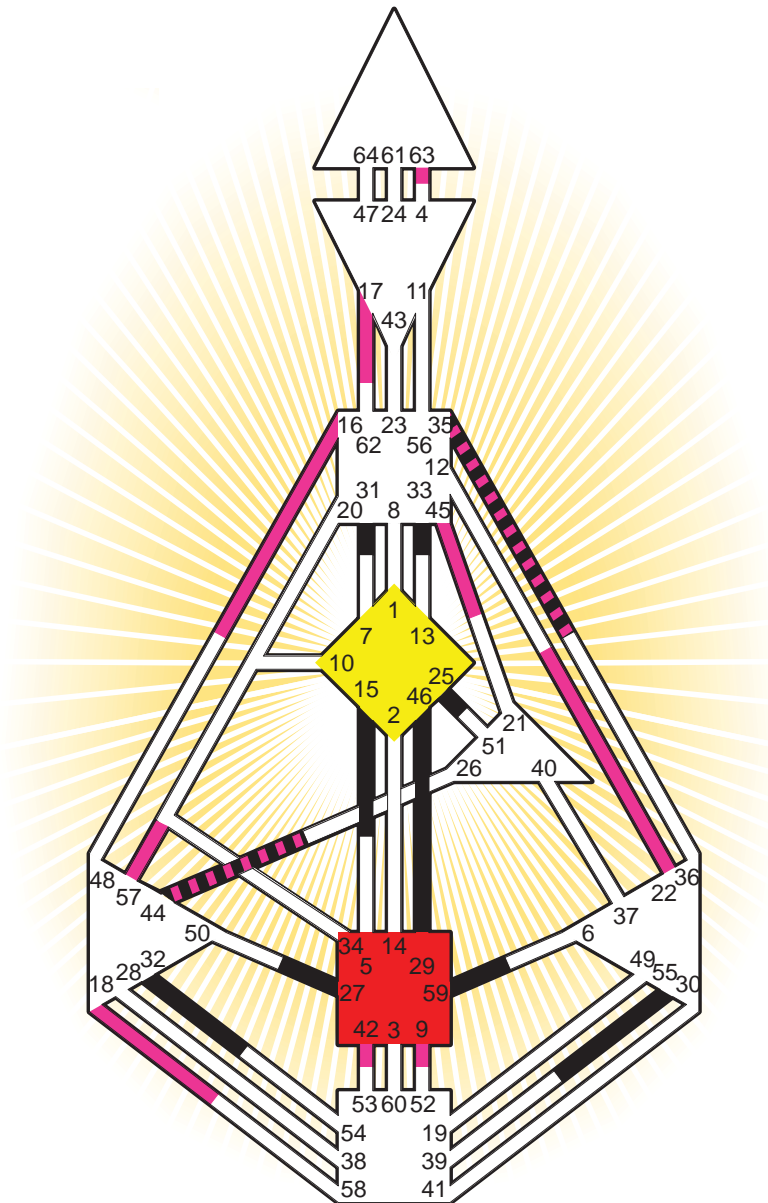

ZEN HUMAN DESIGN

INDIVIDUAL CHART

Karl Böhm

Personality

Graz, A
28. August 1894
18:15:00 MET
17:15:00 GMT

Design

28. May 1894
18:12:31 GMT

Rodden Rating **AA**

Definition Type

- ☐ No Definition
- ☒ Single Definition
- ☐ Split Definition
- ☐ Triple Split Definition
- ☐ Quadruple Split Definition

Mode

- ☒ To Wait
- ☐ To Do

Defined Centers

- ☐ Throat
- ☐ Head
- ☒ Ji
- ☐ Heart
- ☒ Sacral
- ☐ Root

Awareness

- ☐ Mental (Ajna)
- ☐ Intuitive (Spleen)
- ☐ Emotional (Solar Plexus)

	☉	⊕	☾	♋	♌	♍	♎	♏	♐	♑	♒	♓	
Personality	59.6	55.6	31.5	25.4	<u>46.4</u>	<u>29.6</u>	33.5	27.1	15.4	32.2	44.5	35.5	35.1
Design	16.2	9.2	22.1	17.5	18.5	45.1	42.4	63.2	35.1	57.4	44.6	35.2	16.5