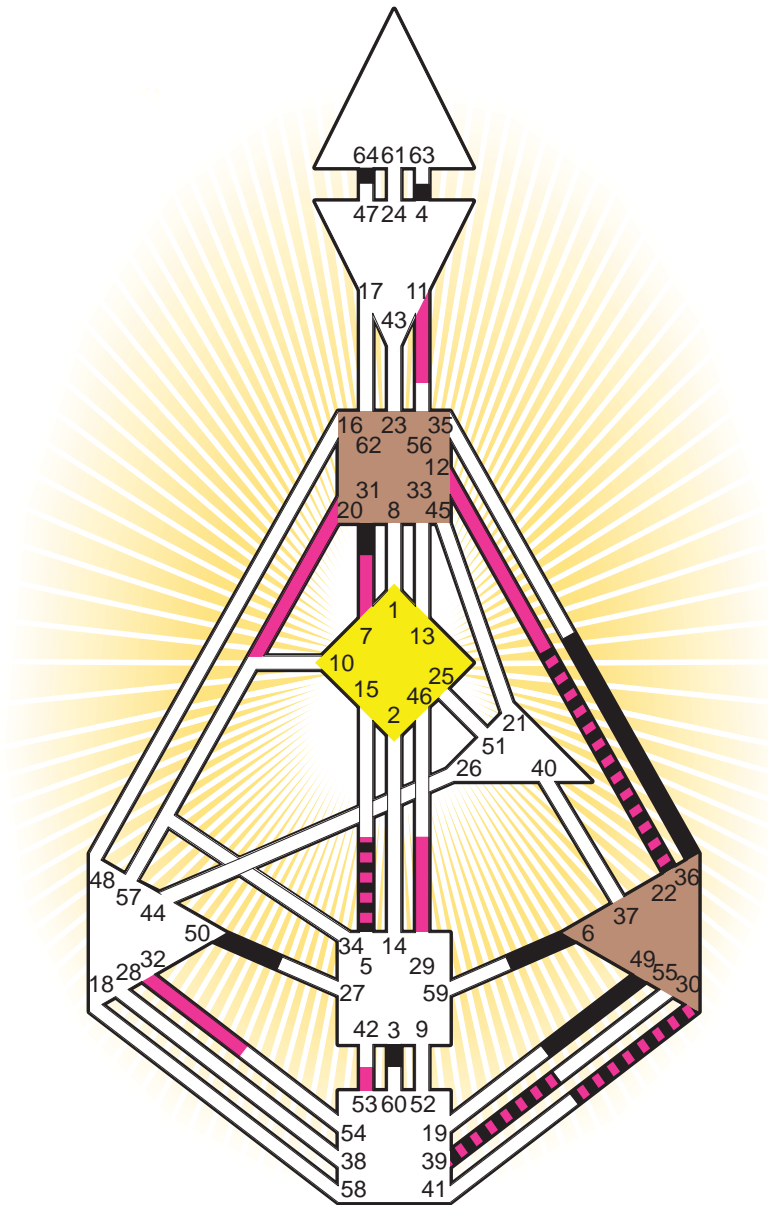

ZEN HUMAN DESIGN

INDIVIDUAL CHART

Lauren Bacall

Personality

New York, NY
16. September 1924
02:00:00 EDT
06:00:00 GMT

Design

16. June 1924
13:09:38 GMT

Rodden Rating **B**

Definition Type

- ☐ No Definition
- ☒ Single Definition
- ☐ Split Definition
- ☐ Triple Split Definition
- ☐ Quadruple Split Definition

Mode

- ☐ To Wait
- ☒ To Do

Defined Centers

- ☒ Throat
- ☐ Head
- ☒ Ji
- ☐ Heart
- ☐ Sacral
- ☐ Root

Awareness

- ☐ Mental (Ajna)
- ☐ Intuitive (Spleen)
- ☒ Emotional (Solar Plexus)

	☉	⊕	☾	♈	♉	♊	♋	♌	♍	♎	♏	♐	♑
Personality	6.1	36.1	3.3	4.5	49.5	64.4	31.6	30.2	5.2	50.5	22.3	4.3	39.5
Design	12.3	11.3	5.5	29.1	30.1	20.6	53.2	30.3	5.3	32.6	22.5	7.6	39.3