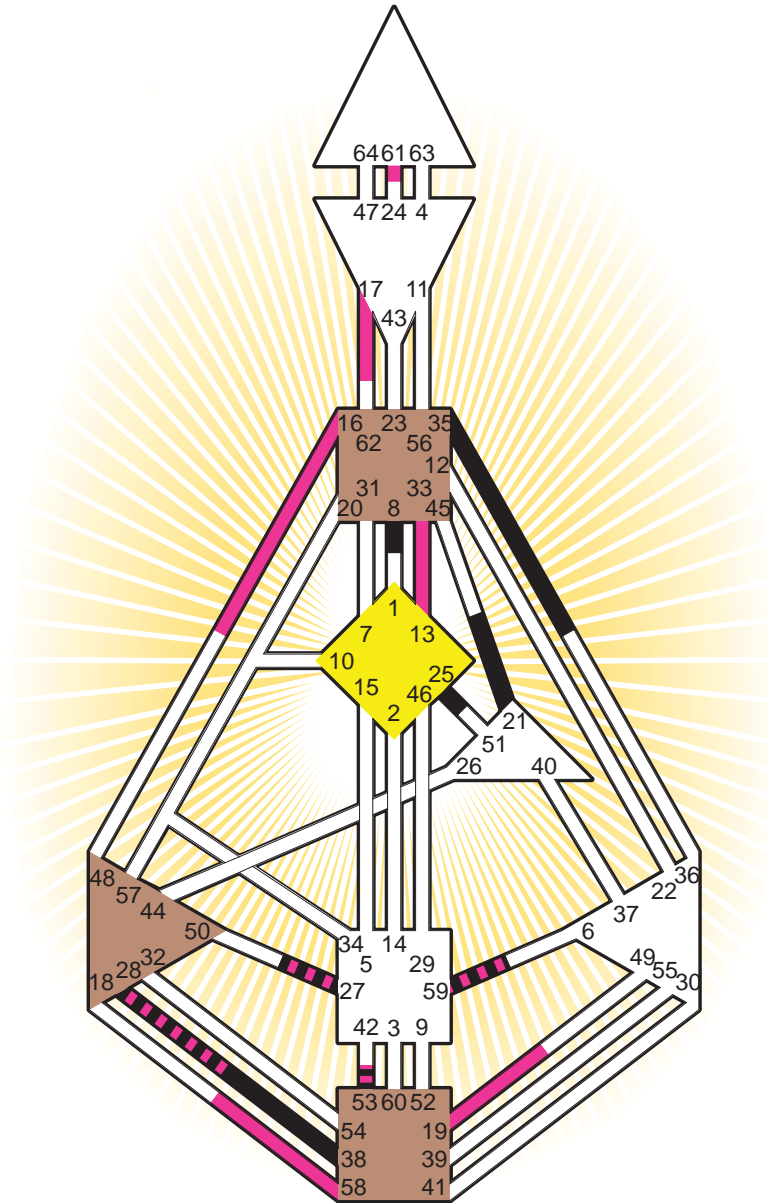

ZEN HUMAN DESIGN

INDIVIDUAL CHART

James Baker

Personality

Houston, TX
 28. April 1930
 07:31:00 CST
 13:31:00 GMT

Design

30. January 1930
 03:21:58 GMT

Rodden Rating **AA**

Definition Type

- No Definition
- Single Definition
- Split Definition
- Triple Split Definition
- Quadruple Split Definition

Mode

- To Wait
- To Do

Defined Centers

- Throat
- Head
- Ji
- Heart
- Sacral
- Root

Awareness

- Mental (Ajna)
- Intuitive (Spleen)
- Emotional (Solar Plexus)

	☉	⊕	☾	♋	♌	♍	♎	♏	♐	♑	♒	♓	
Personality	27.6	<u>28.6</u>	27.3	27.1	<u>28.1</u>	8.4	8.4	25.6	35.6	<u>38.3</u>	21.4	59.1	53.3
Design	19.3	<u>33.3</u>	<u>13.1</u>	27.6	<u>28.6</u>	61.3	19.1	61.4	16.1	<u>58.4</u>	17.5	59.3	53.4