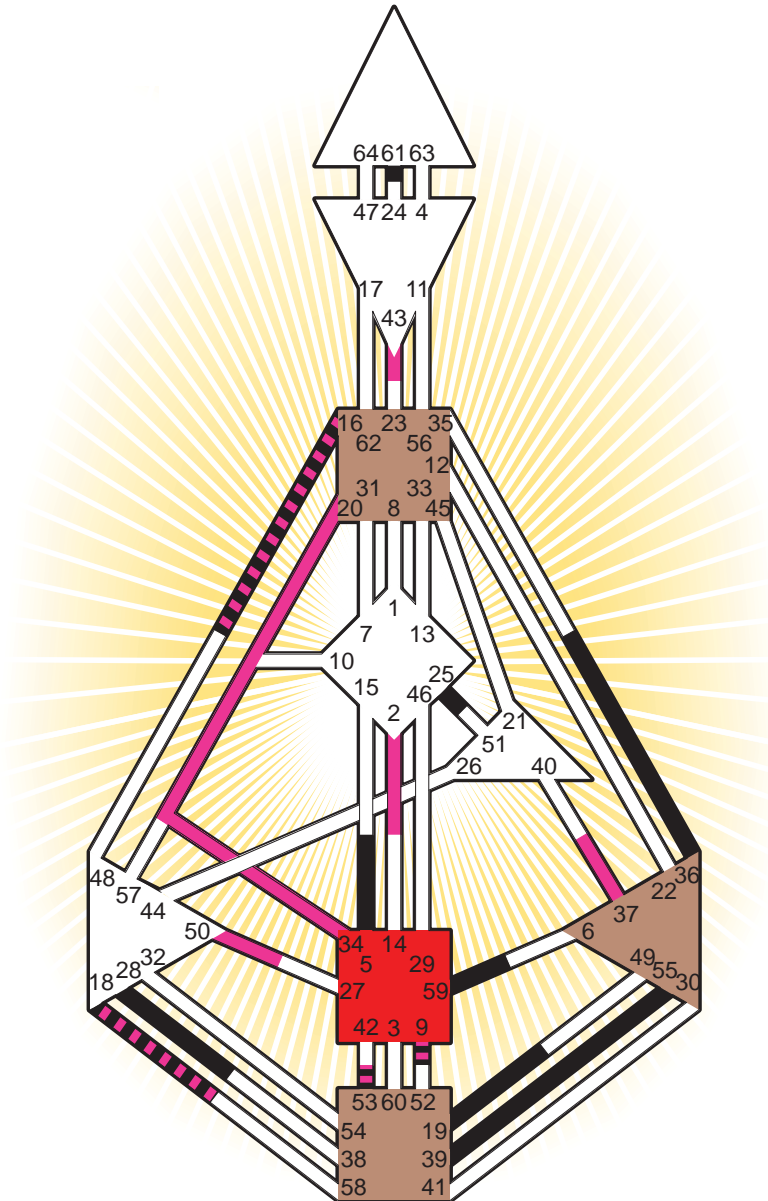

ZEN HUMAN DESIGN

INDIVIDUAL CHART

Drew Barrymore

Personality

Culver City, CA
 22. February 1975
 11:51:00 PST
 19:51:00 GMT

Design

28. November 1974
 04:49:29 GMT

Rodden Rating **AA**

Definition Type

- No Definition
- Single Definition
- Split Definition
- Triple Split Definition
- Quadruple Split Definition

Mode

- To Wait
- To Do

Defined Centers

- Throat
- Head
- Ji
- Heart
- Sacral
- Root

Awareness

- Mental (Ajna)
- Intuitive (Spleen)
- Emotional (Solar Plexus)

	☉	⊕	☾	♋	♌	♍	♎	♏	♐	♑	♒	♓	
Personality	<u>55.4</u>	<u>59.4</u>	53.4	9.1	16.1	19.3	25.2	61.4	36.2	<u>39.3</u>	28.1	5.1	18.6
Design	<u>34.6</u>	<u>20.6</u>	2.5	9.5	16.5	43.6	9.6	43.3	37.4	<u>53.4</u>	50.5	9.4	18.6