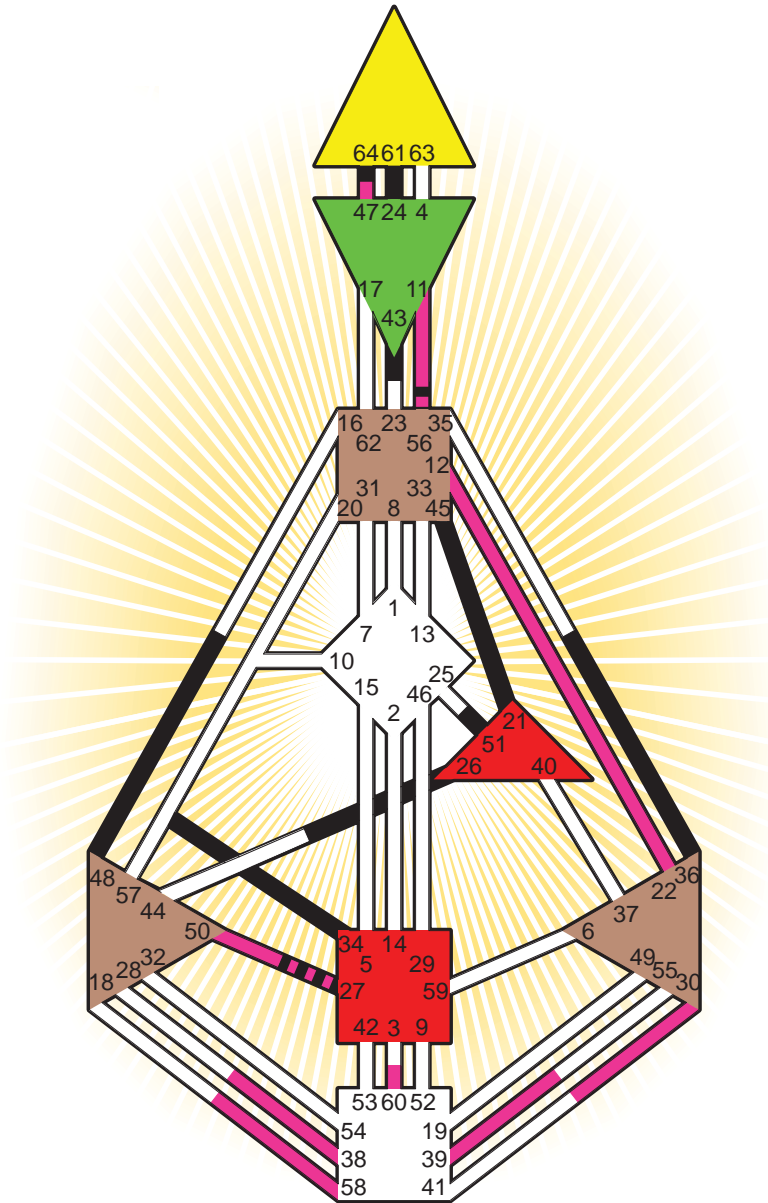

ZEN HUMAN DESIGN

INDIVIDUAL CHART

Warren Beatty

Personality

Richmond, VA
 30. March 1937
 17:30:00 EST
 22:30:00 GMT

Design

2. January 1937
 14:29:00 GMT

Rodden Rating **AA**

Definition Type

- No Definition
- Single Definition
- Split Definition
- Triple Split Definition
- Quadruple Split Definition

Mode

- To Wait
- To Do

Defined Centers

- Throat
- Head
- Ji
- Heart
- Sacral
- Root

Awareness

- Mental (Ajna)
- Intuitive (Spleen)
- Emotional (Solar Plexus)

	☉	⊕	☾	♋	♌	♍	♎	♏	♐	♑	♒	♓	
Personality	<u>21.1</u>	<u>48.1</u>	<u>43.6</u>	<u>26.1</u>	<u>45.1</u>	<u>51.1</u>	<u>27.4</u>	<u>34.5</u>	<u>61.4</u>	<u>36.5</u>	<u>24.1</u>	<u>64.6</u>	<u>56.1</u>
Design	<u>38.3</u>	<u>39.3</u>	<u>47.3</u>	<u>11.2</u>	<u>12.2</u>	<u>60.5</u>	<u>30.2</u>	<u>50.2</u>	<u>58.4</u>	<u>22.1</u>	<u>27.4</u>	<u>47.3</u>	<u>56.2</u>