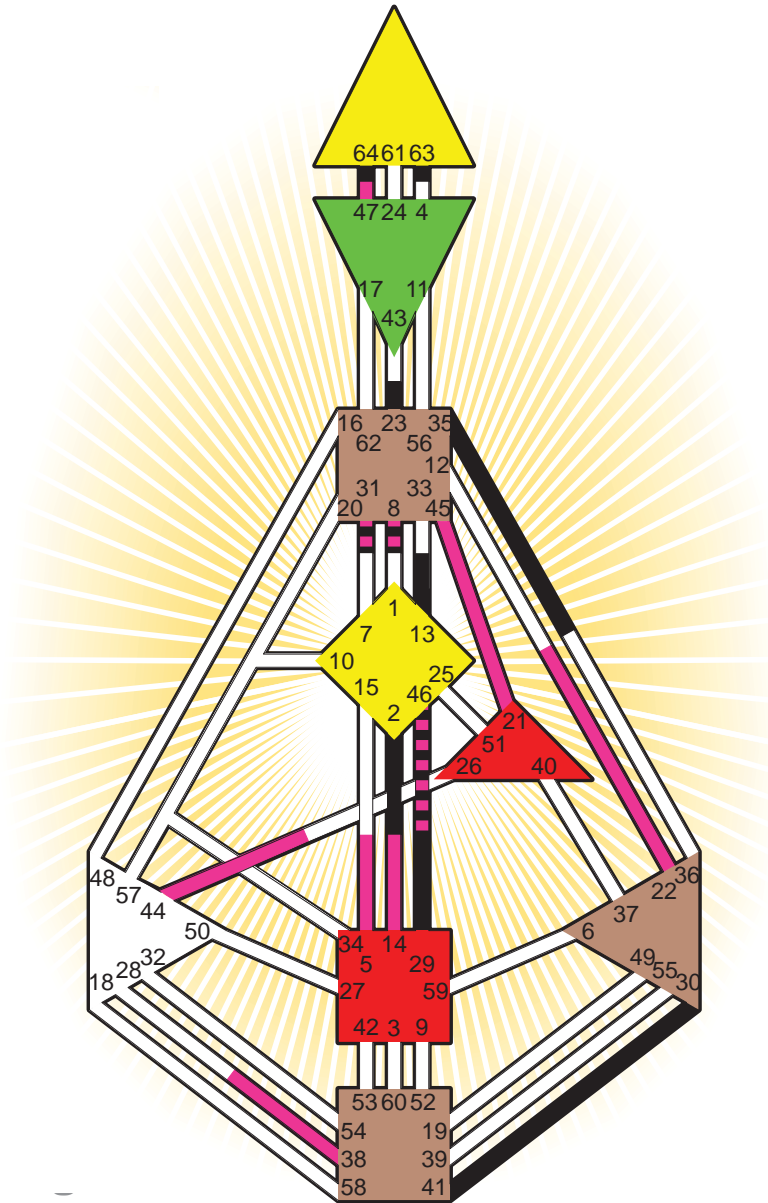

ZEN HUMAN DESIGN

INDIVIDUAL CHART

Michael Bloomberg

Personality

Boston, MA
 14. February 1942
 15:40:00 EWT
 19:40:00 GMT

Design

20. November 1941
 05:08:10 GMT

Rodden Rating **AA**

Definition Type

- No Definition
- Single Definition
- Split Definition
- Triple Split Definition
- Quadruple Split Definition

Mode

- To Wait
- To Do

Defined Centers

- Throat
- Head
- Ji
- Heart
- Sacral
- Root

Awareness

- Mental (Ajna)
- Intuitive (Spleen)
- Emotional (Solar Plexus)

	☉	⊕	☾	♋	♌	♍	♎	♏	♐	♑	♒	♓	
Personality	30.2	29.2	13.5	64.3	63.3	13.3	41.6	2.6	35.1	23.4	8.3	46.2	31.3
Design	14.4	8.4	5.4	47.4	22.4	44.4	38.6	21.3	45.2	8.1	8.5	46.2	31.4