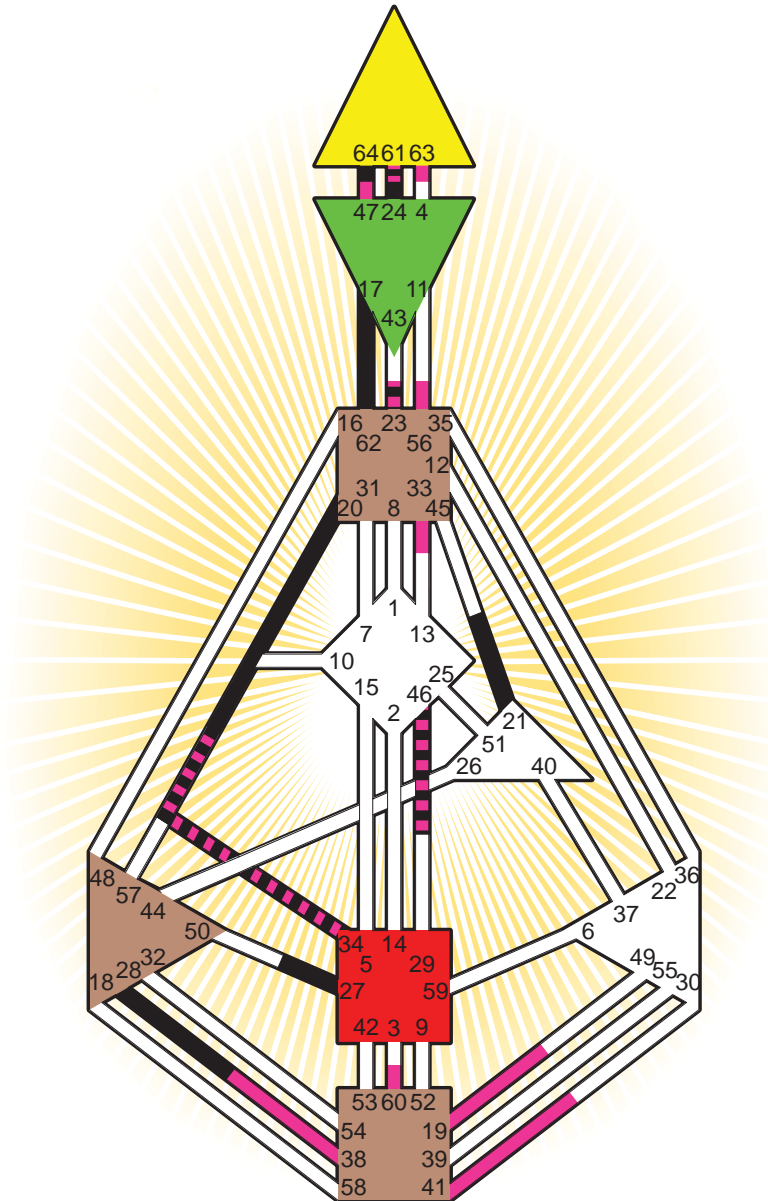

#### Definition Type

- No Definition
- Single Definition
- Split Definition
- Triple Split Definition
- Quadruple Split Definition

#### Mode

- To Wait
- To Do

#### Defined Centers

- Throat
- Ji
- Sacral
- Head
- Heart
- Root

#### Awareness

- Mental (Ajna)
- Intuitive (Spleen)
- Emotional (Solar Plexus)

	☉	⊕	☾	♋	♌	♍	♎	♏	♐	♑	♒	♓	
Personality	27.6	28.6	17.3	62.5	61.5	21.4	24.6	23.4	20.6	64.1	34.2	34.1	46.1
Design	19.3	33.3	38.4	56.5	60.5	41.2	61.2	63.6	23.3	47.1	34.2	34.1	46.4