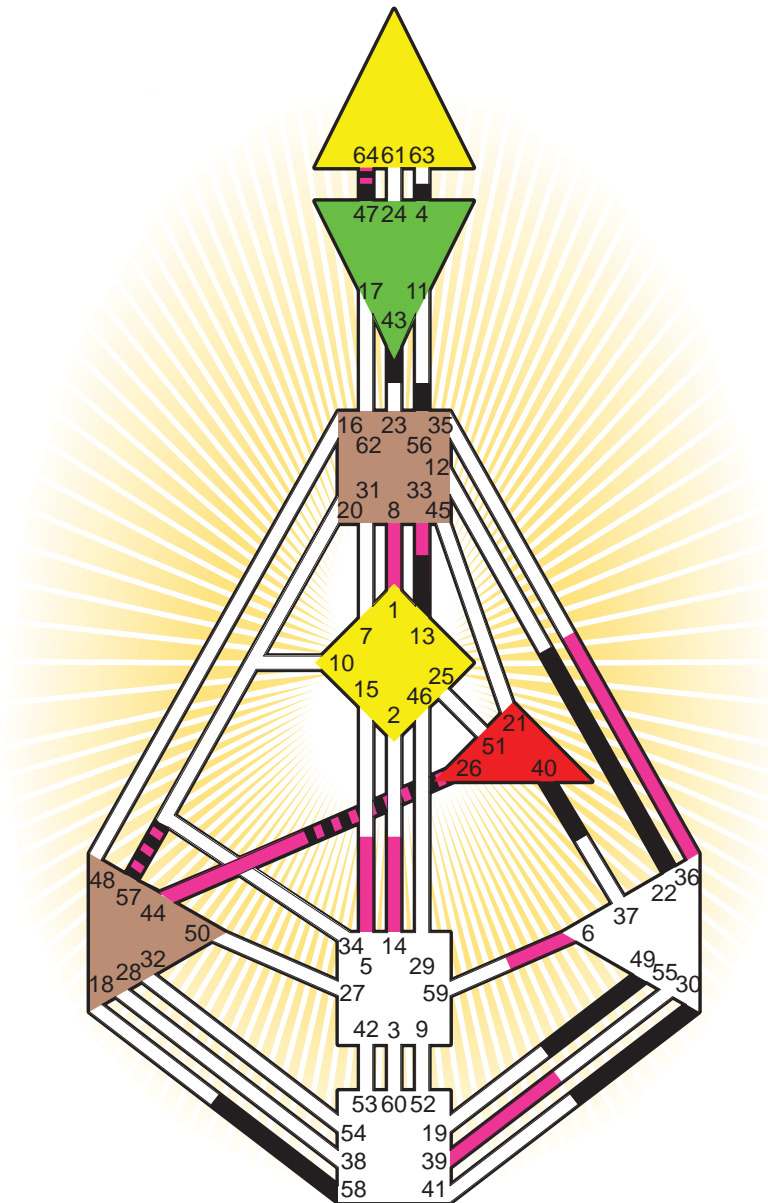

ZEN HUMAN DESIGN

INDIVIDUAL CHART

Anders Breivik

Personality

Oslo, N
 13. February 1979
 12:50:00 MET
 11:50:00 GMT

Design

18. November 1978
 21:14:45 GMT

Rodden Rating **B**

Definition Type

- No Definition
- Single Definition
- Split Definition
- Triple Split Definition
- Quadruple Split Definition

Mode

- To Wait
- To Do

Defined Centers

- Throat
- Head
- Ji
- Heart
- Sacral
- Root

Awareness

- Mental (Ajna)
- Intuitive (Spleen)
- Emotional (Solar Plexus)

	☉	⊕	☾	♈	♉	♊	♋	♌	♍	♎	♏	♐	♑
Personality	49.6	4.6	40.4	<u>47.1</u>	22.1	30.4	58.6	<u>13.6</u>	56.6	<u>64.1</u>	43.3	<u>26.4</u>	57.5
Design	14.2	<u>8.2</u>	39.4	6.3	36.3	<u>26.2</u>	44.2	5.1	<u>33.2</u>	<u>64.2</u>	1.5	<u>26.1</u>	57.4