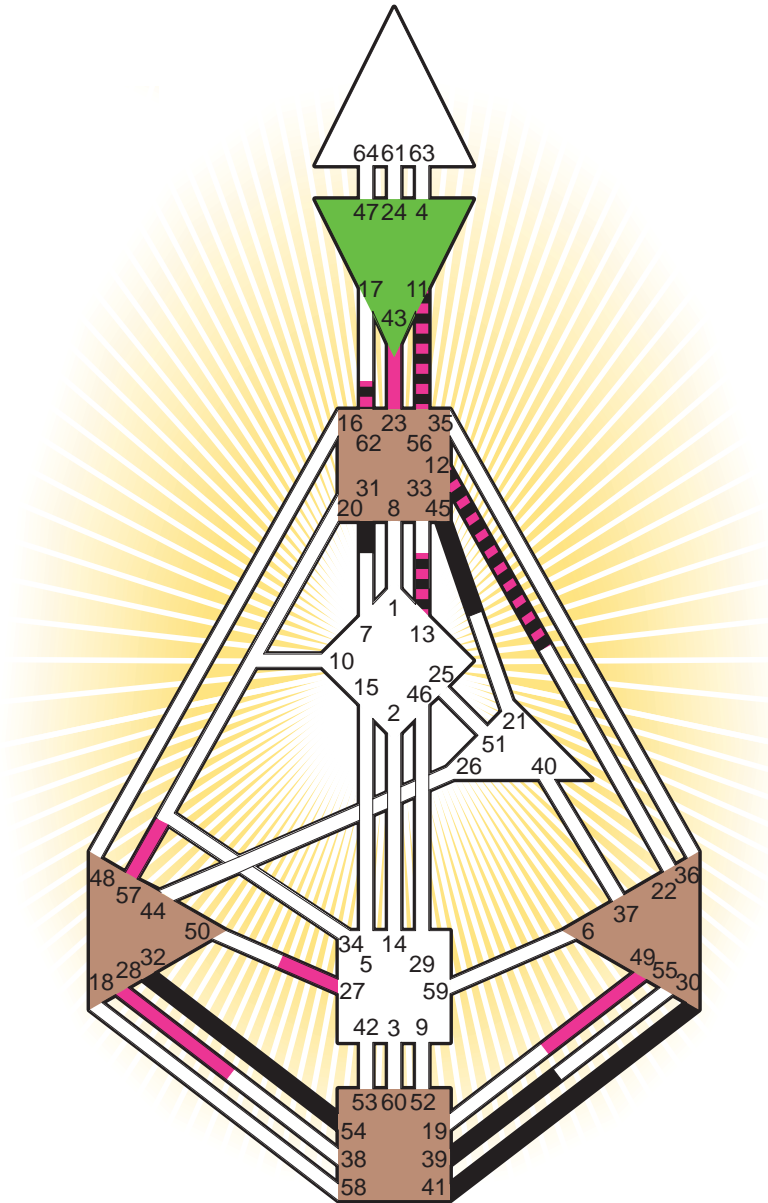

ZEN HUMAN DESIGN

INDIVIDUAL CHART

Lord Byron

Personality

London, GBE
 22. January 1788
 14:00:00 LMT
 14:00:40 GMT

Design

27. October 1787
 19:34:33 GMT

Rodden Rating **AA**

Definition Type

- No Definition
- Single Definition
- Split Definition
- Triple Split Definition
- Quadruple Split Definition

Mode

- To Wait
- To Do

Defined Centers

- Throat
- Head
- Ji
- Heart
- Sacral
- Root

Awareness

- Mental (Ajna)
- Intuitive (Spleen)
- Emotional (Solar Plexus)

	☉	⊕	☾	♋	♌	♍	♎	♏	♐	♑	♒	♓	
Personality	<u>41.1</u>	31.1	62.5	<u>11.4</u>	12.4	<u>54.4</u>	<u>30.2</u>	39.3	45.1	<u>30.4</u>	<u>56.2</u>	<u>32.1</u>	13.3
Design	28.3	27.3	<u>23.1</u>	<u>11.6</u>	12.6	<u>43.1</u>	28.6	62.1	12.4	49.4	<u>56.5</u>	57.5	13.1