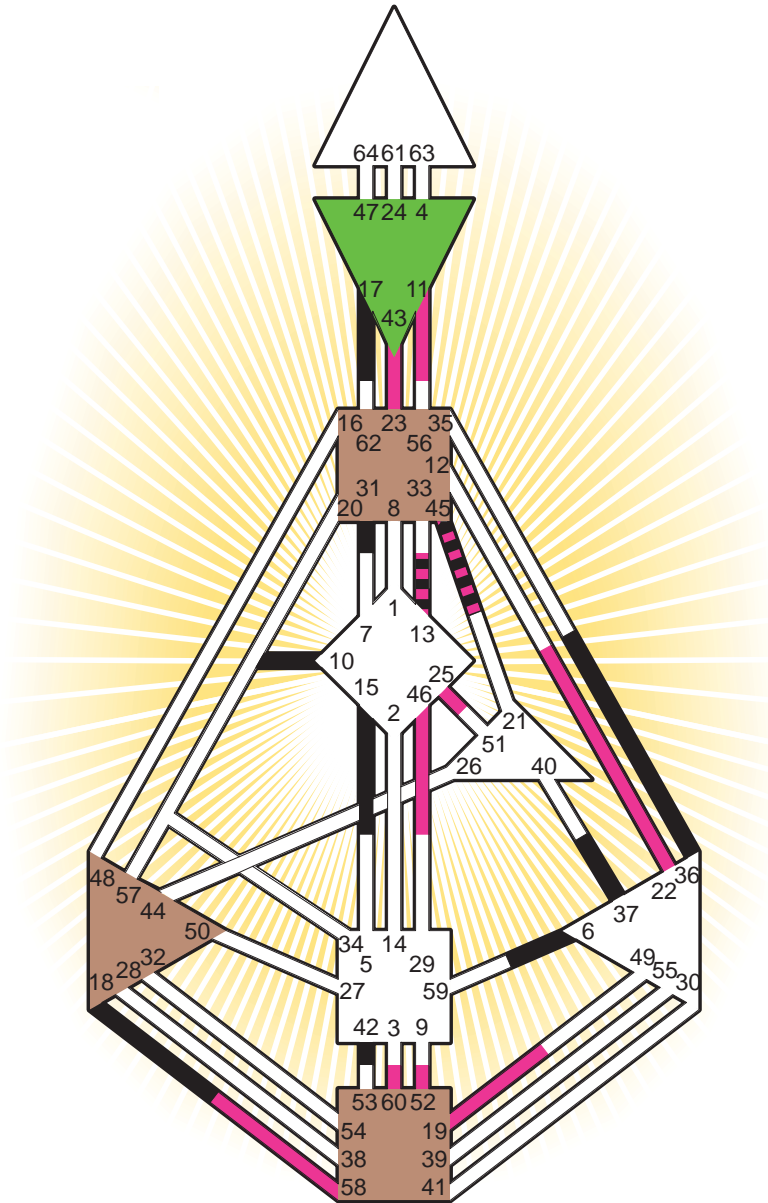

ZEN HUMAN DESIGN

INDIVIDUAL CHART

Joseph Campbell

Personality

New York, NY
 26. March 1904
 19:25:00 EST
 00:25:00 GMT

Design

30. December 1903
 18:55:44 GMT

Rodden Rating **A**

Definition Type

- No Definition
- Single Definition
- Split Definition
- Triple Split Definition
- Quadruple Split Definition

Mode

- To Wait
- To Do

Defined Centers

- Throat
- Head
- Ji
- Heart
- Sacral
- Root

Awareness

- Mental (Ajna)
- Intuitive (Spleen)
- Emotional (Solar Plexus)

	☉	⊕	☾	♋	♌	♍	♎	♏	♐	♑	♒	♓	
Personality	17.3	<u>18.3</u>	31.2	6.6	36.6	17.3	37.4	42.2	17.3	13.5	10.2	15.6	45.2
Design	<u>58.5</u>	<u>52.5</u>	<u>23.3</u>	46.4	25.4	60.1	<u>43.6</u>	13.2	22.1	19.1	11.5	52.1	45.3