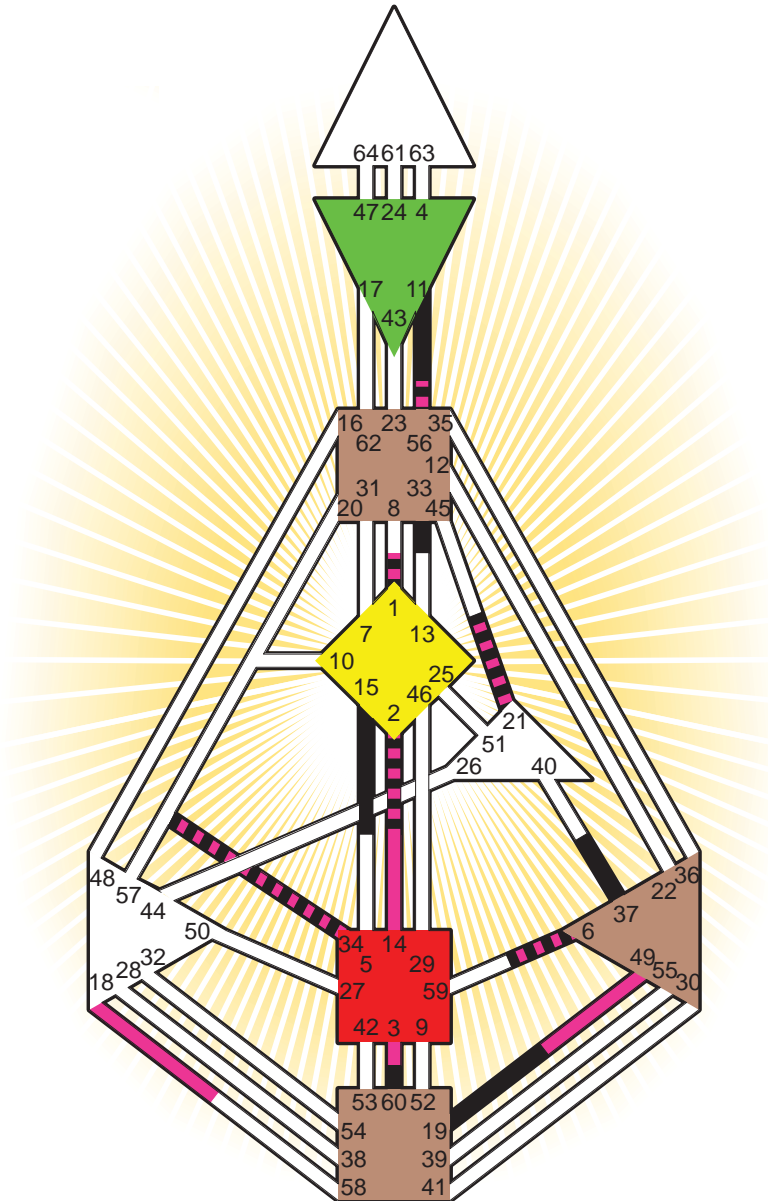

ZEN HUMAN DESIGN

INDIVIDUAL CHART

Fritjof Capra

Personality

Vienna, A
 1. February 1939
 10:55:00 MET
 09:55:00 GMT

Design

6. November 1938
 17:32:18 GMT

Rodden Rating **A**

Definition Type

- No Definition
- Single Definition
- Split Definition
- Triple Split Definition
- Quadruple Split Definition

Mode

- To Wait
- To Do

Defined Centers

- Throat
- Head
- Ji
- Heart
- Sacral
- Root

Awareness

- Mental (Ajna)
- Intuitive (Spleen)
- Emotional (Solar Plexus)

	☉	⊕	☾	♈	♉	♊	♋	♌	♍	♎	♏	♐	
Personality	<u>19.5</u>	<u>33.5</u>	<u>15.3</u>	1.1	<u>2.1</u>	<u>60.4</u>	<u>11.3</u>	<u>34.2</u>	<u>37.2</u>	<u>21.5</u>	<u>2.1</u>	6.1	<u>56.5</u>
Design	<u>1.1</u>	<u>2.1</u>	<u>3.2</u>	1.5	<u>2.5</u>	<u>14.6</u>	<u>34.5</u>	<u>18.5</u>	<u>49.5</u>	<u>21.4</u>	<u>2.3</u>	6.1	<u>56.6</u>