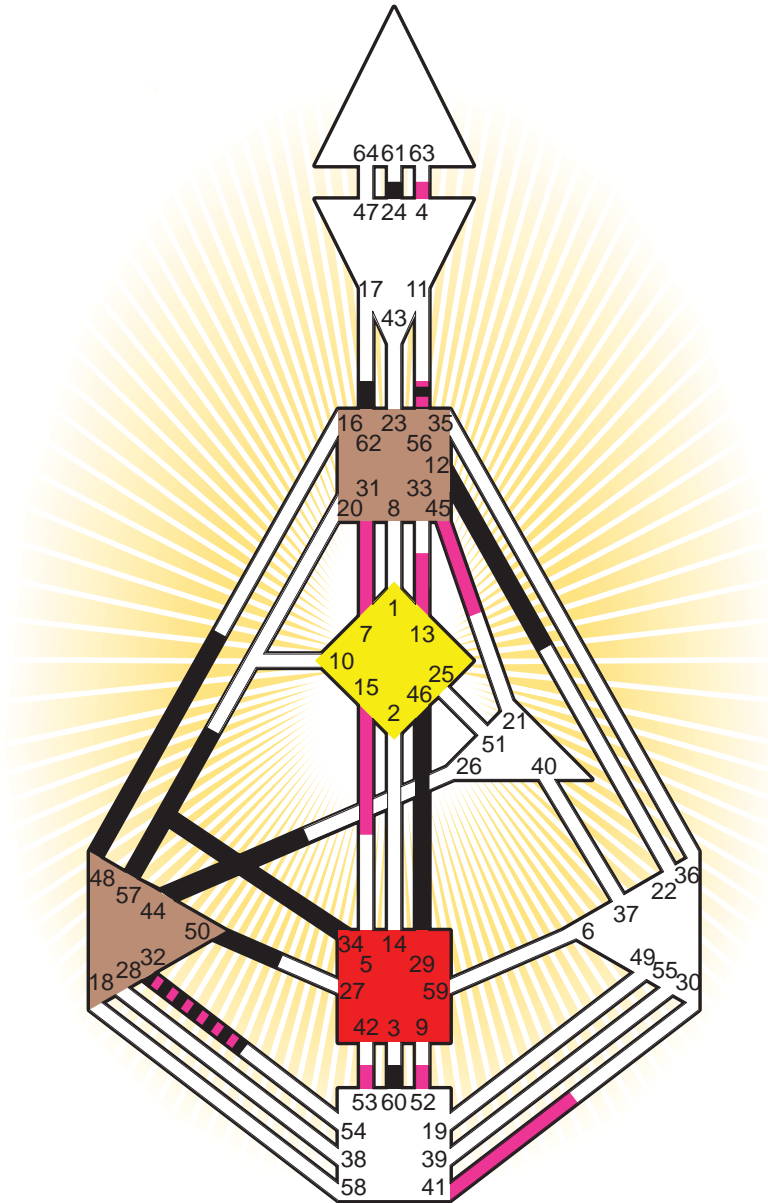

ZEN HUMAN DESIGN

INDIVIDUAL CHART

Kate Capshaw

Personality

Fort Worth, TX
 3. November 1953
 22:00:00 CST
 04:00:00 GMT

Design

6. August 1953
 05:19:17 GMT

Rodden Rating **C**

Definition Type

- No Definition
- Single Definition
- Split Definition
- Triple Split Definition
- Quadruple Split Definition

Mode

- To Wait
- To Do

Defined Centers

- Throat
- Head
- Ji
- Heart
- Sacral
- Root

Awareness

- Mental (Ajna)
- Intuitive (Spleen)
- Emotional (Solar Plexus)

	☉	⊕	☾	♋	♌	♍	♎	♏	♐	♑	♒	♓	
Personality	44.5	24.5	48.4	60.2	56.2	34.1	57.6	46.4	12.4	50.6	62.3	32.4	29.1
Design	7.1	13.1	52.1	41.2	31.2	56.2	15.5	31.3	45.3	32.2	53.6	32.1	4.4